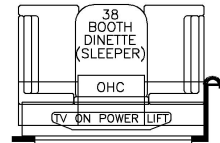

2024 Kountry Star Diesel Pusher 4068

K206 - 87 THEATRE SEATING AND 35 BOOTH DINETTE

J082 - BEVERAGE CENTER

K308 - 87 HIDE A BED SOFA AND 38 BOOTH DINETTE

J775 - WHIRLPOOL 19.7 CF FRIDGE (SMALLER PANTRIES)

T510 - EGRESS DOOR

K890 - DROP DOWN BUNK