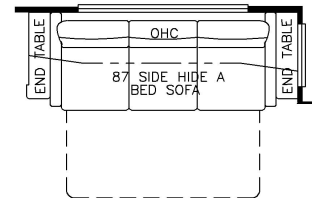

2024 Kountry Star Diesel Pusher 4068

K206 - 87 THEATRE SEATING AND 35 BOOTH DINETTE

J082 - BEVERAGE CENTER

K308 - 87 HIDE A BED SOFA AND 38 BOOTH DINETTE

J775 - WHIRLPOOL 19.7 CF FRIDGE (SMALLER PANTRIES)

T510 - EGRESS DOOR

K890 - DROP DOWN BUNK