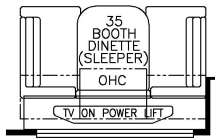

2024 Kountry Star Diesel Pusher 4068

K206 - 87 THEATRE SEATING AND 35 BOOTH DINETTE

J082 - BEVERAGE CENTER

K308 - 87 HIDE A BED SOFA AND 38 BOOTH DINETTE

J775 - WHIRLPOOL 19.7 CF FRIDGE (SMALLER PANTRIES)

T510 - EGRESS DOOR

K890 - DROP DOWN BUNK