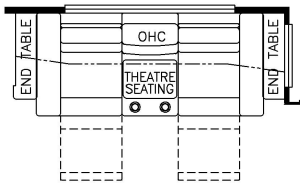

2024 Kountry Star Diesel Pusher 4068

K206 - 87 THEATRE SEATING AND 35 BOOTH DINETTE

J082 - BEVERAGE CENTER

K308 - 87 HIDE A BED SOFA AND 38 BOOTH DINETTE

J775 - WHIRLPOOL 19.7 CF FRIDGE (SMALLER PANTRIES)

T510 - EGRESS DOOR

K890 - DROP DOWN BUNK