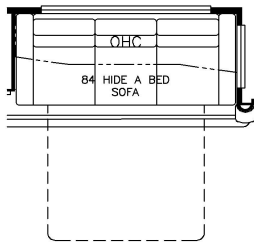

2024 Kountry Star Diesel Pusher 4070

K150 - ODS 84 SIDE HIDE A BED & DS 40 SLEEPER BOOTH DINETTE

K214 - ODS 84 THEATRE SEATING & DS 35 SLEEPER BOOTH DINETTE

K890 - DROP DOWN BUNK

J775 - WHIRLPOOL 19.7 CF FRIDGE (SMALLER PANTRY)

T510 - EGRESS DOOR