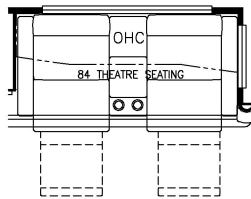

2024 Kountry Star Diesel Pusher 4070

K150 - ODS 84 SIDE HIDE A BED & DS 40 SLEEPER BOOTH DINETTE

K214 - ODS 84 THEATRE SEATING & DS 35 SLEEPER BOOTH DINETTE

K890 - DROP DOWN BUNK

J775 - WHIRLPOOL 19.7 CF FRIDGE (SMALLER PANTRY)

T510 - EGRESS DOOR