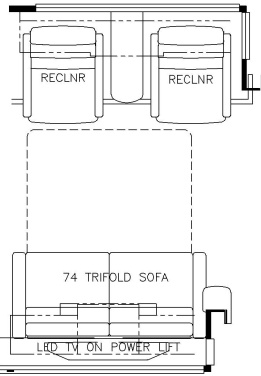

2024 Essex Diesel Pusher 4521

K337 - RECLINERS & LAMP STAND W/ 74 TRIFOLD SOFA

K335 - 84 THEATRE SEATING W/ 74 TRIFOLD SOFA

K325 - OTTOMAN

K442 - DS DINETTE OHC

T375 - 60WX15H KITCHEN WINDOW