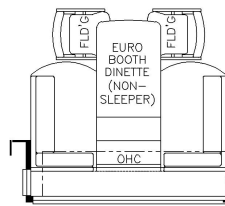

2024 Essex Diesel Pusher 4521

K337 - RECLINERS & LAMP STAND W/ 74 TRIFOLD SOFA

K335 - 84 THEATRE SEATING W/ 74 TRIFOLD SOFA

K325 - OTTOMAN

K442 - DS DINETTE OHC

T375 - 60WX15H KITCHEN WINDOW