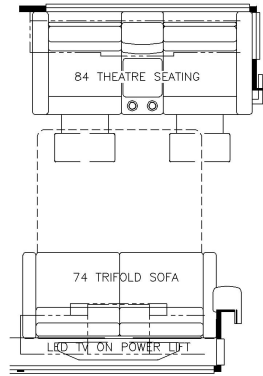

2024 Essex Diesel Pusher 4521

K337 - RECLINERS & LAMP STAND W/ 74 TRIFOLD SOFA

K335 - 84 THEATRE SEATING W/ 74 TRIFOLD SOFA

K325 - OTTOMAN

K442 - DS DINETTE OHC

T375 - 60WX15H KITCHEN WINDOW