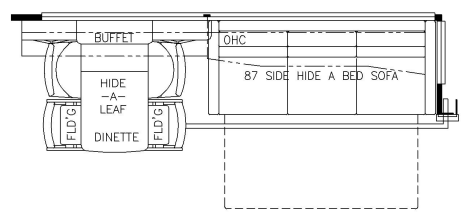

2024 Essex Diesel Pusher 4595

K334 - RECLINERS & LAMP STAND W/ 74 HIDE A BED

K440 - OHC ABOVE SOFA & DINETTE

K325 - OTTOMAN

K349 - 87 THEATRE SEATING W/ 74 HIDE A BED

K460 - EURO BOOTH DINETTE

K910 - COMBINATION DESK W/ BUFFET DINETTE

T375 - 60WX15H KITCHEN WINDOW