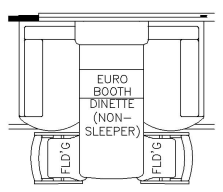

2024 Essex Diesel Pusher 4595

K334 - RECLINERS & LAMP STAND W/ 74 HIDE A BED

K440 - OHC ABOVE SOFA & DINETTE

K325 - OTTOMAN

K349 - 87 THEATRE SEATING W/ 74 HIDE A BED

K460 - EURO BOOTH DINETTE

K910 - COMBINATION DESK W/ BUFFET DINETTE

T375 - 60WX15H KITCHEN WINDOW