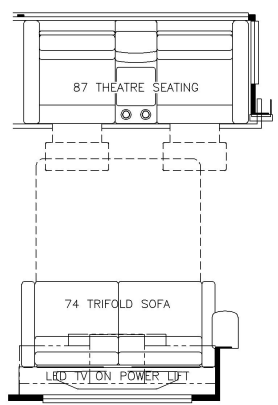

2024 Essex Diesel Pusher 4595

K334 - RECLINERS & LAMP STAND W/ 74 HIDE A BED

K440 - OHC ABOVE SOFA & DINETTE

K325 - OTTOMAN

K349 - 87 THEATRE SEATING W/ 74 HIDE A BED

K460 - EURO BOOTH DINETTE

K910 - COMBINATION DESK W/ BUFFET DINETTE

T375 - 60WX15H KITCHEN WINDOW