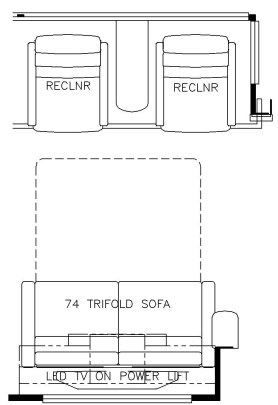

2024 Essex Diesel Pusher 4595

K334 - RECLINERS & LAMP STAND W/ 74 HIDE A BED

K440 - OHC ABOVE SOFA & DINETTE

K325 - OTTOMAN

K349 - 87 THEATRE SEATING W/ 74 HIDE A BED

K460 - EURO BOOTH DINETTE

K910 - COMBINATION DESK W/ BUFFET DINETTE

T375 - 60WX15H KITCHEN WINDOW