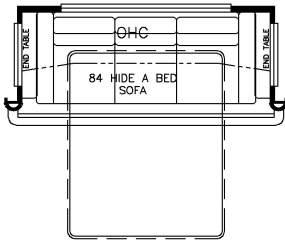

2024 Kountry Star Diesel Pusher 3418

T510 - EGRESS DOOR

J771 - WHIRLPOOL 19.7 CF FRIDGE (SMALLER PANTRY)

J103 - NORCOLD 12 CF 4 DOOR FRIDGE (REMOVES PANTRY)

K150 - 84 HIDE A BED

K890 - DROP DOWN BUNK

K158 - 84 THEATRE SEATING W/35 SLEEPER BOOTH