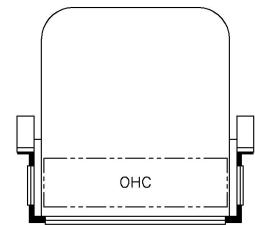

2023 King Aire Diesel Bus 4521

K364 - RECLINERS &  
LAMP STAND W/ 68  
TRIFOLD

K366 - 87 THEATRE  
SEATING W/ 74  
TRIFOLD

K363 - OTTOMAN

K442 - DINETTE  
OVERHEAD CABINETS

K444 - OVERHEAD CABINET  
ABOVE BED