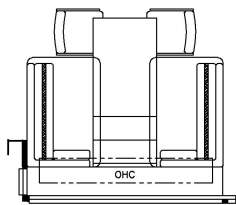

2023 King Aire Diesel Bus 4521

K364 - RECLINERS &  
LAMP STAND W/ 68  
TRIFOLD

K366 - 87 THEATRE  
SEATING W/ 74  
TRIFOLD

K363 - OTTOMAN

K442 - DINETTE  
OVERHEAD CABINETS

K444 - OVERHEAD CABINET  
ABOVE BED