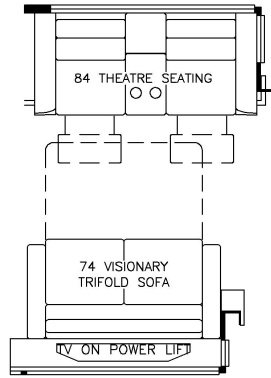

2023 King Aire Diesel Bus 4521

K364 - RECLINERS &  
LAMP STAND W/ 68  
TRIFOLD

K366 - 87 THEATRE  
SEATING W/ 74  
TRIFOLD

K363 - OTTOMAN

K442 - DINETTE  
OVERHEAD CABINETS

K444 - OVERHEAD CABINET  
ABOVE BED