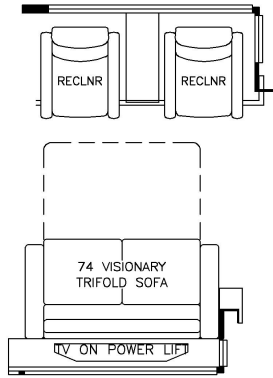

2023 King Aire Diesel Bus 4521

K364 - RECLINERS &  
LAMP STAND W/ 68  
TRIFOLD

K366 - 87 THEATRE  
SEATING W/ 74  
TRIFOLD

K363 - OTTOMAN

K442 - DINETTE  
OVERHEAD CABINETS

K444 - OVERHEAD CABINET  
ABOVE BED