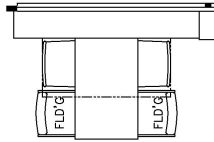

2023 King Aire Diesel Bus 4558

K058 - EURO BOOTH DINETTE

K458 - CONVERTIBLE DINETTE

K442 - DINETTE OVERHEAD CABINET

K446 - DS SOFA OVERHEAD CABINET

T375 - 60W x 15H KITCHEN WINDOW

K444 - OVERHEAD CABINET ABOVE BED