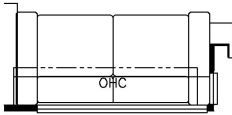

2023 King Aire Diesel Bus 4558

K058 - EURO BOOTH DINETTE

K458 - CONVERTIBLE DINETTE

K442 - DINETTE OVERHEAD CABINET

K446 - DS SOFA OVERHEAD CABINET

T375 - 60W x 15H KITCHEN WINDOW

K444 - OVERHEAD CABINET ABOVE BED