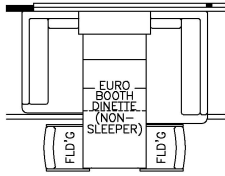

2023 King Aire Diesel Bus 4558

K058 - EURO BOOTH DINETTE

K458 - CONVERTIBLE DINETTE

K442 - DINETTE OVERHEAD CABINET

K446 - DS SOFA OVERHEAD CABINET

T375 - 60W x 15H KITCHEN WINDOW

K444 - OVERHEAD CABINET ABOVE BED