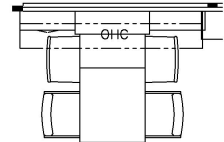

2023 King Aire Diesel Bus 4558

K058 - EURO BOOTH DINETTE

K458 - CONVERTIBLE DINETTE

K442 - DINETTE OVERHEAD CABINET

K446 - DS SOFA OVERHEAD CABINET

T375 - 60W x 15H KITCHEN WINDOW

K444 - OVERHEAD CABINET ABOVE BED