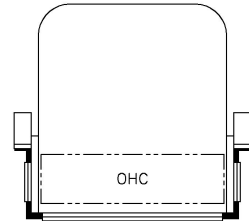

2023 King Aire Diesel Bus 4558

K058 - EURO BOOTH DINETTE

K458 - CONVERTIBLE DINETTE

K442 - DINETTE OVERHEAD CABINET

K446 - DS SOFA OVERHEAD CABINET

T375 - 60W x 15H KITCHEN WINDOW

K444 - OVERHEAD CABINET ABOVE BED