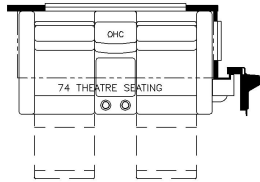

2023 Super Star Super C 3727

K477 - THEATRE SEATING W/ SLEEPER BOOTH DINETTE

K478 - THEATRE SEATING W/ EURO BOOTH DINETTE

K545 - EURO BOOTH DINETTE W/TWO FOLDING CHAIRS AND HIDE-A-BED SOFA

K374 - HIDE-A-LEAF TABLE