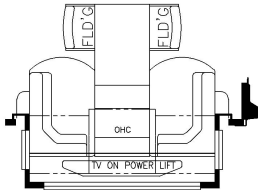

2023 Super Star Super C 3727

K477 - THEATRE SEATING W/ SLEEPER BOOTH DINETTE

K478 - THEATRE SEATING W/ EURO BOOTH DINETTE

K545 - EURO BOOTH DINETTE W/TWO FOLDING CHAIRS AND HIDE-A-BED SOFA

K374 - HIDE-A-LEAF TABLE