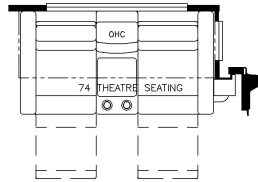

2023 Super Star Super C 3727

K477 - THEATRE SEATING W/ SLEEPER BOOTH DINETTE

K478 - THEATRE SEATING W/ EURO BOOTH DINETTE

K545 - EURO BOOTH DINETTE W/TWO FOLDING CHAIRS AND HIDE-A-BED SOFA

K374 - HIDE-A-LEAF TABLE