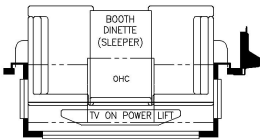

2023 Super Star Super C 3727

K477 - THEATRE SEATING W/ SLEEPER BOOTH DINETTE

K478 - THEATRE SEATING W/ EURO BOOTH DINETTE

K545 - EURO BOOTH DINETTE W/TWO FOLDING CHAIRS AND HIDE-A-BED SOFA

K374 - HIDE-A-LEAF TABLE