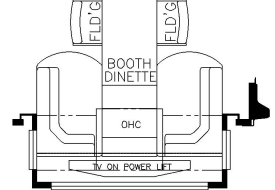

K545 - EURO BOOTH DINETTE W/TWO FOLDING CHAIRS AND HIDE-A-BED SOFA