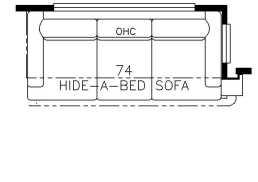

2023 Super Star Super C 3727

K477 - THEATRE SEATING W/ SLEEPER BOOTH DINETTE

K478 - THEATRE SEATING W/ EURO BOOTH DINETTE

K545 - EURO BOOTH DINETTE W/TWO FOLDING CHAIRS AND HIDE-A-BED SOFA

K374 - HIDE-A-LEAF TABLE

K050 - QUEEN BED

K223 - OTTOMANS