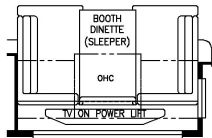

2023 Super Star Super C 3729

K477 - THEATRE SEATING W/ SLEEPER BOOTH DINETTE

K223 - OTTOMANS

T360 - KITCHEN WINDOW