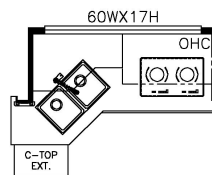

2023 Super Star Super C 3729

K477 - THEATRE SEATING W/ SLEEPER BOOTH DINETTE

K223 - OTTOMANS

T360 - KITCHEN WINDOW