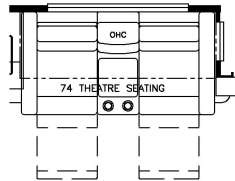

2023 Super Star Super C 3729

K477 - THEATRE SEATING W/ SLEEPER BOOTH DINETTE

K223 - OTTOMANS

T360 - KITCHEN WINDOW