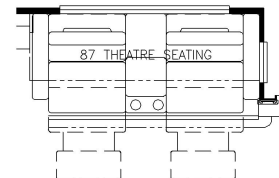

K472 - THEATRE SEATING