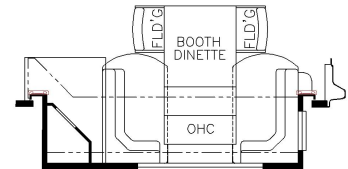

2023 Super Star Super C 4061

K169 - (2) RECLINERS W/LAMPSTAND

K050 - QUEEN BED

K810 - BUFFET DINETTE W/2 FIXED & 2 FOLDING CHAIRS

K818 - BUFFET DINETTE W/FREE STANDING TABLE

K545 - BOOTH DINETTE W/2-FOLDING CHAIRS

K223 - OTTOMANS

T360 - KITCHEN WINDOW

K472 - THEATRE SEATING