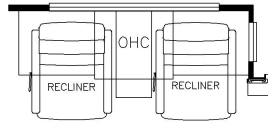

2023 Super Star Super C 4061

K169 - (2) RECLINERS W/LAMPSTAND

K050 - QUEEN BED

K810 - BUFFET DINETTE W/2 FIXED & 2 FOLDING CHAIRS

K818 - BUFFET DINETTE W/FREE STANDING TABLE

K545 - BOOTH DINETTE W/2-FOLDING CHAIRS