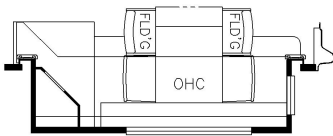

2023 Super Star Super C 4061

K169 - (2) RECLINERS W/LAMPSTAND

K050 - QUEEN BED

K810 - BUFFET DINETTE W/2 FIXED & 2 FOLDING CHAIRS

K818 - BUFFET DINETTE W/FREE STANDING TABLE

K545 - BOOTH DINETTE W/2-FOLDING CHAIRS