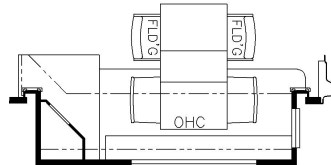

2023 Super Star Super C 4061

K169 - (2) RECLINERS W/LAMPSTAND

K050 - QUEEN BED

K810 - BUFFET DINETTE W/2 FIXED & 2 FOLDING CHAIRS

K818 - BUFFET DINETTE W/FREE STANDING TABLE

K545 - BOOTH DINETTE W/2-FOLDING CHAIRS