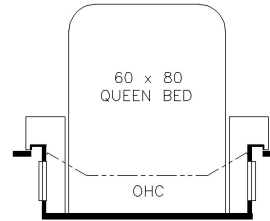

2023 Super Star Super C 4061

K169 - (2) RECLINERS W/LAMPSTAND

K050 - QUEEN BED

K810 - BUFFET DINETTE W/2 FIXED & 2 FOLDING CHAIRS

K818 - BUFFET DINETTE W/FREE STANDING TABLE

K545 - BOOTH DINETTE W/2-FOLDING CHAIRS