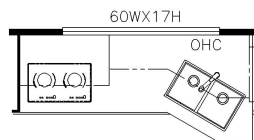

T360 - KITCHEN WINDOW