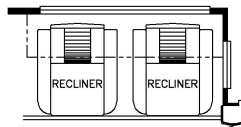

2023 Bay Star Gas Motorhome 3626

J106 - NORCOLD 12 CF  
4 DOOR FRIDGE  
(REMOVES PANTRY)

J351 - FRONT TV OHC

K085 - FOLDING COCKPIT TABLE

K930 - DROP DOWN BUNK

K208 - 74 THEATRE, 68 VISIONARY  
V2 TRIFOLD SOFA

K216 - RECLINERS, 68 VISIONARY  
V2 TRIFOLD SOFA

K217 - EURO BOOTH DINETTE

K123 - COMBINATION DESK  
W/BUFFET DINETTE

K219 - OTTOMANS

K129 - COMBINATION DESK W/  
FREE STANDING DINETTE