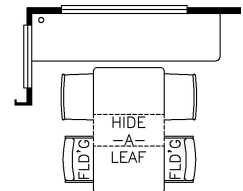

K216 - RECLINERS, 68 VISIONARY  
V2 TRIFOLD SOFA

K217 - EURO BOOTH DINETTE

K123 - COMBINATION DESK  
W/BUFFET DINETTE

K219 - OTTOMANS

K129 - COMBINATION DESK W/  
FREE STANDING DINETTE