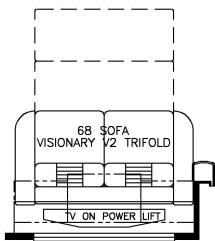

K208 - 74 THEATRE, 68 VISIONARY
V2 TRIFOLD SOFA