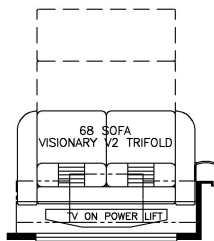

K216 - RECLINERS, 68 VISIONARY
V2 TRIFOLD SOFA