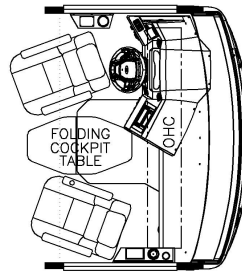

2023 Bay Star Gas Motorhome 3626

J106 - NORCOLD 12 CF  
4 DOOR FRIDGE  
(REMOVES PANTRY)

J351 - FRONT TV OHC

K085 - FOLDING COCKPIT TABLE

K930 - DROP DOWN BUNK

K208 - 74 THEATRE, 68 VISIONARY  
V2 TRIFOLD SOFA