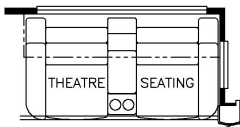

2023 Bay Star Gas Motorhome 3626

J106 - NORCOLD 12 CF  
4 DOOR FRIDGE  
(REMOVES PANTRY)

J351 - FRONT TV OHC

K085 - FOLDING COCKPIT TABLE

K930 - DROP DOWN BUNK

K208 - 74 THEATRE, 68 VISIONARY  
V2 TRIFOLD SOFA

K216 - RECLINERS, 68 VISIONARY  
V2 TRIFOLD SOFA

K217 - EURO BOOTH DINETTE

K123 - COMBINATION DESK  
W/BUFFET DINETTE

K219 - OTTOMANS

K129 - COMBINATION DESK W/  
FREE STANDING DINETTE