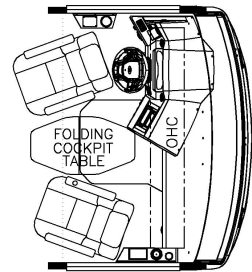

K085 - FOLDING COCKPIT TABLE