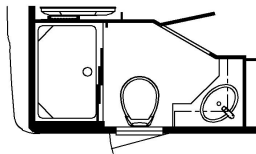

2023 Bay Star Sport Gas Motorhome 2813

K642 - KING BED

K204 - EURO BOOTH DINETTE

K085 - FOLDING COCKPIT TABLE

T510 - EGRESS DOOR

K201 - 74 VISIONARY TRIFOLD SOFA