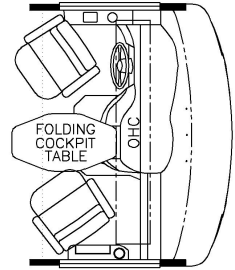

2023 Bay Star Sport Gas Motorhome 2813

K642 - KING BED

K204 - EURO BOOTH DINETTE

K085 - FOLDING COCKPIT TABLE

T510 - EGRESS DOOR

K201 - 74 VISIONARY TRIFOLD SOFA