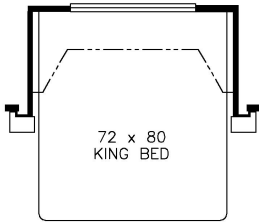

2023 Bay Star Sport Gas Motorhome 2813

K642 - KING BED

K204 - EURO BOOTH DINETTE

K085 - FOLDING COCKPIT TABLE

T510 - EGRESS DOOR

K201 - 74 VISIONARY TRIFOLD SOFA