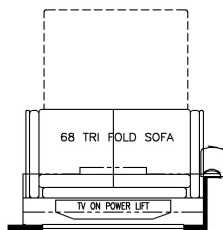

2023 Dutch Star Diesel Pusher 4370

T360 - 72Wx17H KITCHEN WINDOW

K251 - OTTOMANS

K156 - 87 THEATRE SEATING AND 74 TRI FOLD SOFA W/38 EURO BOOTH

K643 - RECLINERS W/LAMPSTAND AND TRI FOLD SOFA