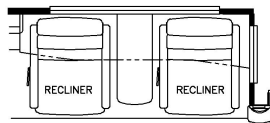

2023 Dutch Star Diesel Pusher 4370

T360 - 72Wx17H KITCHEN WINDOW

K251 - OTTOMANS

K156 - 87 THEATRE SEATING AND 74 TRI FOLD SOFA W/38 EURO BOOTH

K643 - RECLINERS W/LAMPSTAND AND TRI FOLD SOFA