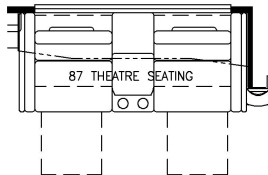

2023 Dutch Star Diesel Pusher 4370

T360 - 72Wx17H KITCHEN WINDOW

K251 - OTTOMANS

K156 - 87 THEATRE SEATING AND 74 TRI FOLD SOFA W/38 EURO BOOTH

K643 - RECLINERS W/LAMPSTAND AND TRI FOLD SOFA