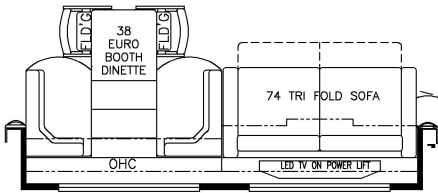

2023 Dutch Star Diesel Pusher 4370

T360 - 72Wx17H KITCHEN WINDOW

K251 - OTTOMANS

K156 - 87 THEATRE SEATING AND 74 TRI FOLD SOFA W/38 EURO BOOTH

K643 - RECLINERS W/LAMPSTAND AND TRI FOLD SOFA