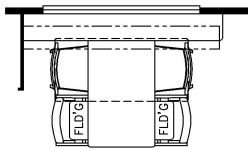

2023 Dutch Star Diesel Pusher 4369

K127 - COMBINATION DESK W/FREE STANDING DINETTE

K128 - COMBINATION DESK W/BUFFET DINETTE

K550 - EURO BOOTH DINETTE (NON-SLEEPER)

K425 - CONVERTIBLE DINETTE

K643 - RECLINERS W/LAMPSTAND AND TRI FOLD SOFA