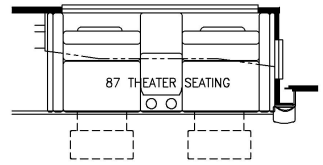

2023 Dutch Star Diesel Pusher 4369

K127 - COMBINATION DESK W/FREE STANDING DINETTE

K128 - COMBINATION DESK W/BUFFET DINETTE

K550 - EURO BOOTH DINETTE (NON-SLEEPER)

K425 - CONVERTIBLE DINETTE

K643 - RECLINERS W/LAMPSTAND AND TRI FOLD SOFA

K178 - 87 THEATER SEATING AND TRI FOLD SOFA

K251 - OTTOMANS

T360 - 66W x 17H KITCHEN WINDOW