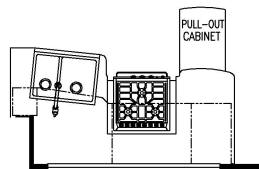

T360 - 66W x 17H KITCHEN WINDOW