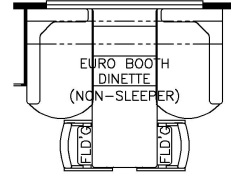

2023 Dutch Star Diesel Pusher 4369

K127 - COMBINATION DESK W/FREE STANDING DINETTE

K128 - COMBINATION DESK W/BUFFET DINETTE

K550 - EURO BOOTH DINETTE (NON-SLEEPER)

K425 - CONVERTIBLE DINETTE

K643 - RECLINERS W/LAMPSTAND AND TRI FOLD SOFA

K178 - 87 THEATER SEATING AND TRI FOLD SOFA

K251 - OTTOMANS

T360 - 66W x 17H KITCHEN WINDOW