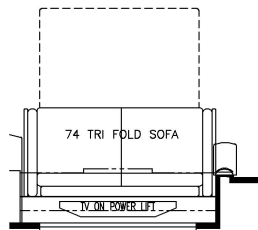

K178 - 87 THEATER SEATING AND TRI FOLD SOFA

K251 - OTTOMANS

T360 - 66W x 17H KITCHEN WINDOW