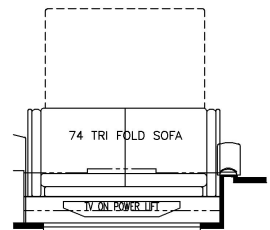

K178 - 87 THEATER SEATING AND TRI FOLD SOFA

K251 - OTTOMANS

T360 - 66W x 17H KITCHEN WINDOW