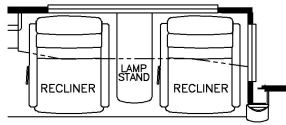

2023 Dutch Star Diesel Pusher 4369

K127 - COMBINATION DESK W/FREE STANDING DINETTE

K128 - COMBINATION DESK W/BUFFET DINETTE

K550 - EURO BOOTH DINETTE (NON-SLEEPER)

K425 - CONVERTIBLE DINETTE

K643 - RECLINERS W/LAMPSTAND AND TRI FOLD SOFA