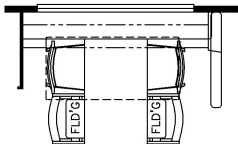

K425 - CONVERTIBLE
DINETTE