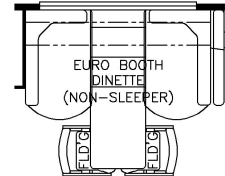

2023 Dutch Star Diesel Pusher 4326

K127 - COMBINATION DESK
W/FREE STANDING DINETTE

K128 - COMBINATION DESK
W/BUFFET DINETTE

K550 - EURO BOOTH
DINETTE
(NON-SLEEPER)

T360 - 60W x 17H
KITCHEN WINDOW

K199 - THEATRE SEATING