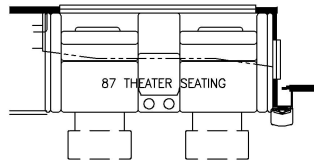

2023 Dutch Star Diesel Pusher 4326

K127 - COMBINATION DESK
W/FREE STANDING DINETTE

K128 - COMBINATION DESK
W/BUFFET DINETTE

K550 - EURO BOOTH
DINETTE
(NON-SLEEPER)

T360 - 60W x 17H
KITCHEN WINDOW

K199 - THEATRE SEATING