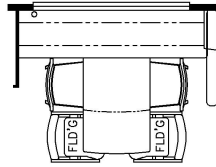

2023 Dutch Star Diesel Pusher 4326

K127 - COMBINATION DESK
W/FREE STANDING DINETTE

K128 - COMBINATION DESK
W/BUFFET DINETTE

K550 - EURO BOOTH
DINETTE
(NON-SLEEPER)

T360 - 60W x 17H
KITCHEN WINDOW

K199 - THEATRE SEATING