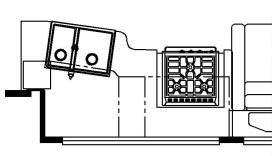

2023 Dutch Star Diesel Pusher 4326

K127 - COMBINATION DESK
W/FREE STANDING DINETTE

K128 - COMBINATION DESK
W/BUFFET DINETTE

K550 - EURO BOOTH
DINETTE
(NON-SLEEPER)

T360 - 60W x 17H
KITCHEN WINDOW

K199 - THEATRE SEATING

K251 - OTTOMANS

K425 - CONVERTIBLE
DINETTE