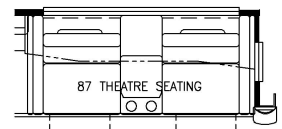

2023 Dutch Star Diesel Pusher 4325

K425 - CONVERTIBLE DINETTE

K127 - COMBINATION DESK W/FREE STANDING DINETTE

K128 - COMBINATION DESK W/BUFFET DINETTE

K550 - EURO BOOTH DINETTE

K251 - OTTOMANS

J080 - BEVERAGE CENTER

K643 - RECLINERS W/LAMPSTAND AND TRI FOLD SOFA

K178 - 87 THEATRE SEATING AND TRI FOLD SOFA

T360 - 66W x 17H KITCHEN WINDOW

K643 - RECLINERS W/LAMPSTAND AND TRI FOLD SOFA

K178 - 87 THEATRE SEATING AND TRI FOLD SOFA