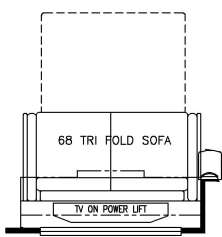

K643 - RECLINERS W/LAMPSTAND AND TRI FOLD SOFA

K643 - RECLINERS W/LAMPSTAND AND TRI FOLD SOFA