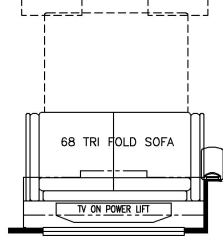

K643 - RECLINERS W/LAMPSTAND AND TRI FOLD SOFA

K178 - 87 THEATRE SEATING AND TRI FOLD SOFA

T360 - 66W x 17H KITCHEN WINDOW

K643 - RECLINERS W/LAMPSTAND AND TRI FOLD SOFA

K178 - 87 THEATRE SEATING AND TRI FOLD SOFA