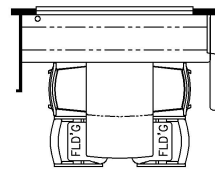

2023 Dutch Star Diesel Pusher 4325

K425 - CONVERTIBLE DINETTE

K127 - COMBINATION DESK W/FREE STANDING DINETTE

K128 - COMBINATION DESK W/BUFFET DINETTE

K550 - EURO BOOTH DINETTE

K251 - OTTOMANS

J080 - BEVERAGE CENTER