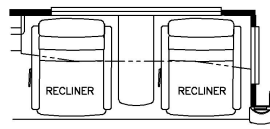

2023 Dutch Star Diesel Pusher 4325

K425 - CONVERTIBLE DINETTE

K127 - COMBINATION DESK W/FREE STANDING DINETTE

K128 - COMBINATION DESK W/BUFFET DINETTE

K550 - EURO BOOTH DINETTE

K251 - OTTOMANS

J080 - BEVERAGE CENTER