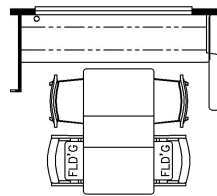

2023 Dutch Star Diesel Pusher 4325

K425 - CONVERTIBLE DINETTE

K127 - COMBINATION DESK W/FREE STANDING DINETTE

K128 - COMBINATION DESK W/BUFFET DINETTE

K550 - EURO BOOTH DINETTE

K251 - OTTOMANS

J080 - BEVERAGE CENTER