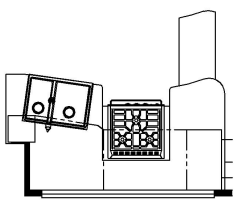

2023 Dutch Star Diesel Pusher 4325

K425 - CONVERTIBLE DINETTE

K127 - COMBINATION DESK W/FREE STANDING DINETTE

K128 - COMBINATION DESK W/BUFFET DINETTE

K550 - EURO BOOTH DINETTE

K251 - OTTOMANS

J080 - BEVERAGE CENTER

K643 - RECLINERS W/LAMPSTAND AND TRI FOLD SOFA

K178 - 87 THEATRE SEATING AND TRI FOLD SOFA

T360 - 66W x 17H KITCHEN WINDOW

K643 - RECLINERS W/LAMPSTAND AND TRI FOLD SOFA

K178 - 87 THEATRE SEATING AND TRI FOLD SOFA