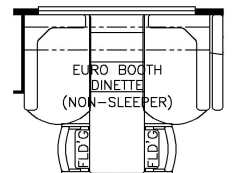

2023 Dutch Star Diesel Pusher 4325

K425 - CONVERTIBLE DINETTE

K127 - COMBINATION DESK W/FREE STANDING DINETTE

K128 - COMBINATION DESK W/BUFFET DINETTE

K550 - EURO BOOTH DINETTE

K251 - OTTOMANS

J080 - BEVERAGE CENTER