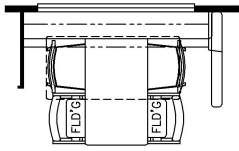

2023 Dutch Star Diesel Pusher 4325

K425 - CONVERTIBLE DINETTE

K127 - COMBINATION DESK W/FREE STANDING DINETTE

K128 - COMBINATION DESK W/BUFFET DINETTE

K550 - EURO BOOTH DINETTE

K251 - OTTOMANS

J080 - BEVERAGE CENTER