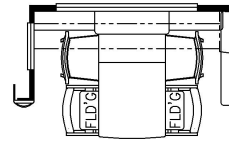

2023 Dutch Star Diesel Pusher 4311

K123 - COMBINATION DESK
W/BUFFET DINETTE

K129 - COMBINATION DESK
W/FREE STANDING DINETTE

K131 - BUFFET DINETTE

K251 - OTTOMANS

T035 - SLIDING SCREEN DOOR

T360 - 36Wx17H KITCHEN WINDOW

J070 - TV LIFT W/FIREPLACE

K070 - QUEEN BED WITH WARDROBE
AND 57X36 ROLL IN SHOWER
(WITH REAR END WALL WINDOW)
K628 - LOWERED QUEEN BED BASE
(OMIT BOTH WINDOWS)

K647 - LOWERED KING BED BASE

K425 - CONVERTIBLE DINETTE