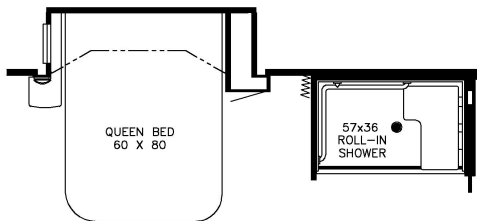

2023 Dutch Star Diesel Pusher 4311

K123 - COMBINATION DESK
W/BUFFET DINETTE

K129 - COMBINATION DESK
W/FREE STANDING DINETTE

K131 - BUFFET DINETTE

K251 - OTTOMANS

T035 - SLIDING SCREEN DOOR

T360 - 36Wx17H KITCHEN WINDOW

J070 - TV LIFT W/FIREPLACE

K070 - QUEEN BED WITH WARDROBE
AND 57X36 ROLL IN SHOWER
(WITH REAR END WALL WINDOW)
K628 - LOWERED QUEEN BED BASE
(OMIT BOTH WINDOWS)

K647 - LOWERED KING BED BASE

K425 - CONVERTIBLE DINETTE