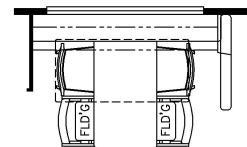

2023 Dutch Star Diesel Pusher 4311

K123 - COMBINATION DESK
W/BUFFET DINETTE

K129 - COMBINATION DESK
W/FREE STANDING DINETTE

K131 - BUFFET DINETTE

K251 - OTTOMANS

T035 - SLIDING SCREEN DOOR

T360 - 36Wx17H KITCHEN WINDOW

J070 - TV LIFT W/FIREPLACE

K070 - QUEEN BED WITH WARDROBE
AND 57X36 ROLL IN SHOWER
(WITH REAR END WALL WINDOW)
K628 - LOWERED QUEEN BED BASE
(OMIT BOTH WINDOWS)

K647 - LOWERED KING BED BASE

K425 - CONVERTIBLE DINETTE