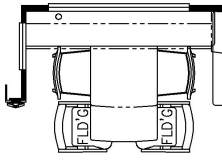

K123 - COMBINATION DESK
W/BUFFET DINETTE