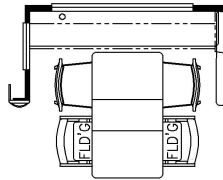

2023 Dutch Star Diesel Pusher 4311

K123 - COMBINATION DESK
W/BUFFET DINETTE

K129 - COMBINATION DESK
W/FREE STANDING DINETTE

K131 - BUFFET DINETTE

K251 - OTTOMANS

T035 - SLIDING SCREEN DOOR

T360 - 36Wx17H KITCHEN WINDOW

J070 - TV LIFT W/FIREPLACE

K070 - QUEEN BED WITH WARDROBE
AND 57X36 ROLL IN SHOWER
(WITH REAR END WALL WINDOW)
K628 - LOWERED QUEEN BED BASE
(OMIT BOTH WINDOWS)

K647 - LOWERED KING BED BASE

K425 - CONVERTIBLE DINETTE