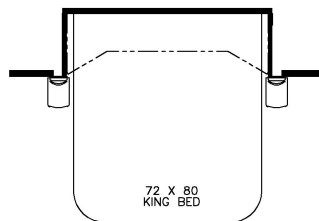

2023 Dutch Star Diesel Pusher 4311

K123 - COMBINATION DESK
W/BUFFET DINETTE

K129 - COMBINATION DESK
W/FREE STANDING DINETTE

K131 - BUFFET DINETTE

K251 - OTTOMANS

T035 - SLIDING SCREEN DOOR

T360 - 36Wx17H KITCHEN WINDOW

J070 - TV LIFT W/FIREPLACE

K070 - QUEEN BED WITH WARDROBE
AND 57X36 ROLL IN SHOWER
(WITH REAR END WALL WINDOW)
K628 - LOWERED QUEEN BED BASE
(OMIT BOTH WINDOWS)

K647 - LOWERED KING BED BASE

K425 - CONVERTIBLE DINETTE