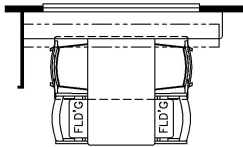

2023 Dutch Star Diesel Pusher 4310

K127 - COMBINATION DESK  
W/FREE STANDING DINETTE

K128 - COMBINATION DESK  
W/BUFFET DINETTE

K550 - EURO BOOTH DINETTE  
(NON-SLEEPER)

K067 - BUNK BEDS CONVERT  
TO WARDROBE

K425 - CONVERTIBLE DINETTE

T360 - 60W x 17H  
KITCHEN WINDOW

K251 - OTTOMANS

K199 - THEATRE SEATING