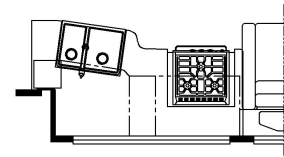

2023 Dutch Star Diesel Pusher 4310

K127 - COMBINATION DESK  
W/FREE STANDING DINETTE

K128 - COMBINATION DESK  
W/BUFFET DINETTE

K550 - EURO BOOTH DINETTE  
(NON-SLEEPER)

K067 - BUNK BEDS CONVERT  
TO WARDROBE

K425 - CONVERTIBLE DINETTE

T360 - 60W x 17H  
KITCHEN WINDOW

K251 - OTTOMANS

K199 - THEATRE SEATING