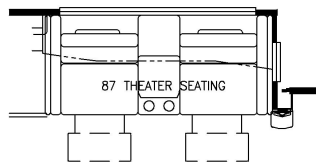

2023 Dutch Star Diesel Pusher 4310

K127 - COMBINATION DESK  
W/FREE STANDING DINETTE

K128 - COMBINATION DESK  
W/BUFFET DINETTE

K550 - EURO BOOTH DINETTE  
(NON-SLEEPER)

K067 - BUNK BEDS CONVERT  
TO WARDROBE

K425 - CONVERTIBLE DINETTE

T360 - 60W x 17H  
KITCHEN WINDOW

K251 - OTTOMANS

K199 - THEATRE SEATING