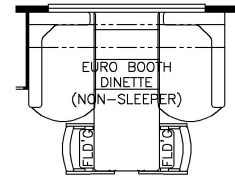

2023 Dutch Star Diesel Pusher 4310

K127 - COMBINATION DESK  
W/FREE STANDING DINETTE

K128 - COMBINATION DESK  
W/BUFFET DINETTE

K550 - EURO BOOTH DINETTE  
(NON-SLEEPER)

K067 - BUNK BEDS CONVERT  
TO WARDROBE

K425 - CONVERTIBLE DINETTE

T360 - 60W x 17H  
KITCHEN WINDOW

K251 - OTTOMANS

K199 - THEATRE SEATING