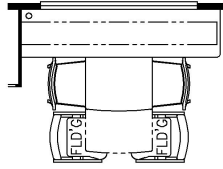

2023 Dutch Star Diesel Pusher 4310

K127 - COMBINATION DESK  
W/FREE STANDING DINETTE

K128 - COMBINATION DESK  
W/BUFFET DINETTE

K550 - EURO BOOTH DINETTE  
(NON-SLEEPER)

K067 - BUNK BEDS CONVERT  
TO WARDROBE

K425 - CONVERTIBLE DINETTE

T360 - 60W x 17H  
KITCHEN WINDOW

K251 - OTTOMANS

K199 - THEATRE SEATING