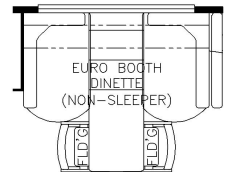

2023 Dutch Star Diesel Pusher 4081

K127 - COMBINATION DESK  
W/FREE STANDING DINETTE

K128 - COMBINATION DESK  
W/BUFFET DINETTE

K550 - EURO BOOTH DINETTE

K251 - OTTOMANS

K643 - RECLINERS  
AND TRI FOLD SOFA

K178 - 87 THEATRE SEATING  
AND TRI FOLD SOFA

T360 - 66W x 17H  
KITCHEN WINDOW

K643 - RECLINERS  
AND TRI FOLD SOFA

K178 - 87 THEATRE SEATING  
AND TRI FOLD SOFA

K425 - CONVERTIBLE DINETTE