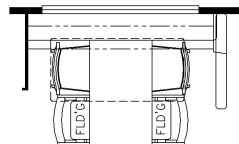

K178 - 87 THEATRE SEATING  
AND TRI FOLD SOFA

T360 - 66W x 17H  
KITCHEN WINDOW

K643 - RECLINERS  
AND TRI FOLD SOFA

K178 - 87 THEATRE SEATING  
AND TRI FOLD SOFA

K425 - CONVERTIBLE DINETTE