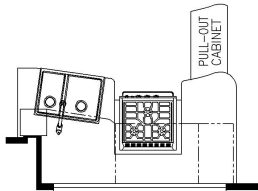

2023 Dutch Star Diesel Pusher 4081

K127 - COMBINATION DESK  
W/FREE STANDING DINETTE

K128 - COMBINATION DESK  
W/BUFFET DINETTE

K550 - EURO BOOTH DINETTE

K251 - OTTOMANS

K643 - RECLINERS  
AND TRI FOLD SOFA

K178 - 87 THEATRE SEATING  
AND TRI FOLD SOFA

T360 - 66W x 17H  
KITCHEN WINDOW

K643 - RECLINERS  
AND TRI FOLD SOFA

K178 - 87 THEATRE SEATING  
AND TRI FOLD SOFA

K425 - CONVERTIBLE DINETTE