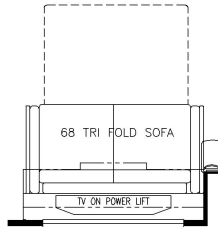

K178 - 87 THEATRE SEATING  
AND TRI FOLD SOFA

T360 - 66W x 17H  
KITCHEN WINDOW

K643 - RECLINERS  
AND TRI FOLD SOFA

K178 - 87 THEATRE SEATING  
AND TRI FOLD SOFA

K425 - CONVERTIBLE DINETTE