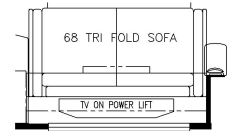

K178 - 87 THEATRE SEATING  
AND TRI FOLD SOFA

T360 - 66W x 17H  
KITCHEN WINDOW

K643 - RECLINERS  
AND TRI FOLD SOFA

K178 - 87 THEATRE SEATING  
AND TRI FOLD SOFA

K425 - CONVERTIBLE DINETTE