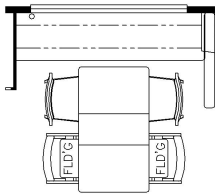

K127 - COMBINATION DESK
W/FREE STANDING DINETTE