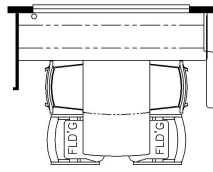

2023 Dutch Star Diesel Pusher 4081

K128 - COMBINATION DESK
W/BUFFET DINETTE