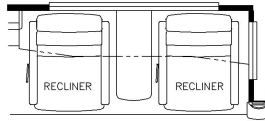

2023 Dutch Star Diesel Pusher 4081

K127 - COMBINATION DESK  
W/FREE STANDING DINETTE

K128 - COMBINATION DESK  
W/BUFFET DINETTE

K550 - EURO BOOTH DINETTE

K251 - OTTOMANS

K643 - RECLINERS  
AND TRI FOLD SOFA