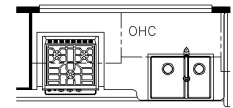

2023 Dutch Star Diesel Pusher 4071

K156 - 87 THEATRE SEATING AND 68 TRI FOLD SOFA W/38 EURO BOOTH

K643 - DS TRI FOLD SOFA, ODS 2 RECLINERS AND LAMP STAND

T360 - 66Wx17H KITCHEN WINDOW

K251 - OTTOMANS