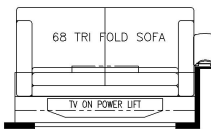

2023 Dutch Star Diesel Pusher 4071

K156 - 87 THEATRE SEATING AND 68 TRI FOLD SOFA W/38 EURO BOOTH

K643 - DS TRI FOLD SOFA, ODS 2 RECLINERS AND LAMP STAND

T360 - 66Wx17H KITCHEN WINDOW

K251 - OTTOMANS