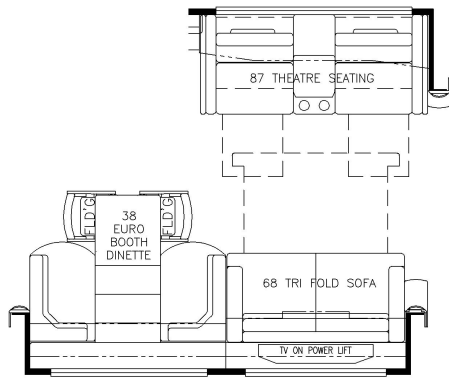

2023 Dutch Star Diesel Pusher 4071

K156 - 87 THEATRE SEATING AND 68 TRI FOLD SOFA W/38 EURO BOOTH

K643 - DS TRI FOLD SOFA, ODS 2 RECLINERS AND LAMP STAND

T360 - 66Wx17H KITCHEN WINDOW

K251 - OTTOMANS