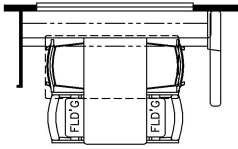

2023 Dutch Star Diesel Pusher 3736

K425 - CONVERTIBLE DINETTE

K127 - COMBINATION DESK  
W/FREE STANDING DINETTE

K128 - COMBINATION DESK  
W/BUFFET DINETTE

K550 - EURO BOOTH DINETTE  
(NON-SLEEPER)

T360 - 60W x 17H  
KITCHEN WINDOW