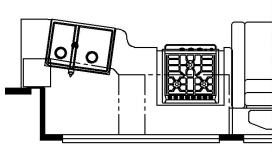

2023 Dutch Star Diesel Pusher 3736

K425 - CONVERTIBLE DINETTE

K127 - COMBINATION DESK  
W/FREE STANDING DINETTE

K128 - COMBINATION DESK  
W/BUFFET DINETTE

K550 - EURO BOOTH DINETTE  
(NON-SLEEPER)

T360 - 60W x 17H  
KITCHEN WINDOW