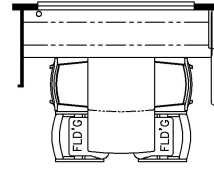

2023 Dutch Star Diesel Pusher 3736

K425 - CONVERTIBLE DINETTE

K127 - COMBINATION DESK  
W/FREE STANDING DINETTE

K128 - COMBINATION DESK  
W/BUFFET DINETTE

K550 - EURO BOOTH DINETTE  
(NON-SLEEPER)

T360 - 60W x 17H  
KITCHEN WINDOW