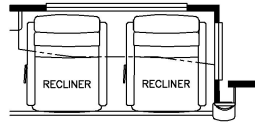

2023 Dutch Star Diesel Pusher 3736

K425 - CONVERTIBLE DINETTE

K127 - COMBINATION DESK  
W/FREE STANDING DINETTE

K128 - COMBINATION DESK  
W/BUFFET DINETTE

K550 - EURO BOOTH DINETTE  
(NON-SLEEPER)

T360 - 60W x 17H  
KITCHEN WINDOW