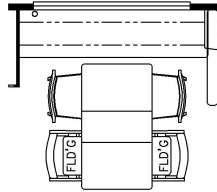

2023 Dutch Star Diesel Pusher 3736

K425 - CONVERTIBLE DINETTE

K127 - COMBINATION DESK  
W/FREE STANDING DINETTE

K128 - COMBINATION DESK  
W/BUFFET DINETTE

K550 - EURO BOOTH DINETTE  
(NON-SLEEPER)

T360 - 60W x 17H  
KITCHEN WINDOW