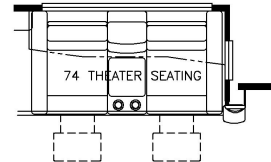

2023 Dutch Star Diesel Pusher 3736

K425 - CONVERTIBLE DINETTE

K127 - COMBINATION DESK  
W/FREE STANDING DINETTE

K128 - COMBINATION DESK  
W/BUFFET DINETTE

K550 - EURO BOOTH DINETTE  
(NON-SLEEPER)

T360 - 60W x 17H  
KITCHEN WINDOW

K185 - RECLINERS ILO SOFA

K197 - 74 THEATER SEATING ILO SOFA

K251 - OTTOMANS