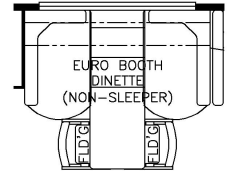

2023 Dutch Star Diesel Pusher 3736

K425 - CONVERTIBLE DINETTE

K127 - COMBINATION DESK  
W/FREE STANDING DINETTE

K128 - COMBINATION DESK  
W/BUFFET DINETTE

K550 - EURO BOOTH DINETTE  
(NON-SLEEPER)

T360 - 60W x 17H  
KITCHEN WINDOW