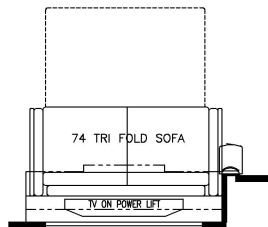

T360 – 72W x 17H KITCHEN WINDOW

K157 – 74 THEATRE SEAT  
AND TRI FOLD SOFA