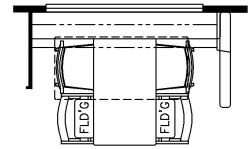

2023 Dutch Star Diesel Pusher 3717

K127 – COMBINATION DESK  
W/FREE STANDING DINETTE

K128 – COMBINATION DESK  
W/BUFFET DINETTE

K425 – CONVERTIBLE DINETTE

K186 – TWO RECLINERS  
AND TRI FOLD SOFA

K251 – OTTOMANS