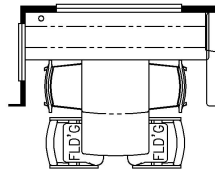

2023 Dutch Star Diesel Pusher 3717

K127 – COMBINATION DESK  
W/FREE STANDING DINETTE

K128 – COMBINATION DESK  
W/BUFFET DINETTE

K425 – CONVERTIBLE DINETTE

K186 – TWO RECLINERS  
AND TRI FOLD SOFA

K251 – OTTOMANS

T360 – 72W x 17H KITCHEN WINDOW

K157 – 74 THEATRE SEAT  
AND TRI FOLD SOFA