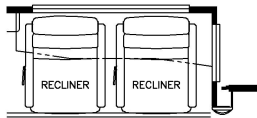

2023 Dutch Star Diesel Pusher 3717

K127 – COMBINATION DESK  
W/FREE STANDING DINETTE

K128 – COMBINATION DESK  
W/BUFFET DINETTE

K425 – CONVERTIBLE DINETTE

K186 – TWO RECLINERS  
AND TRI FOLD SOFA

K251 – OTTOMANS