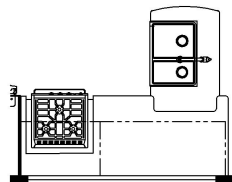

2023 Dutch Star Diesel Pusher 3717

K127 – COMBINATION DESK  
W/FREE STANDING DINETTE

K128 – COMBINATION DESK  
W/BUFFET DINETTE

K425 – CONVERTIBLE DINETTE

K186 – TWO RECLINERS  
AND TRI FOLD SOFA

K251 – OTTOMANS

T360 – 72W x 17H KITCHEN WINDOW

K157 – 74 THEATRE SEAT  
AND TRI FOLD SOFA