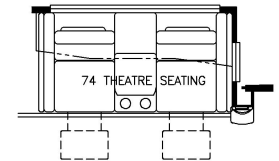

2023 Dutch Star Diesel Pusher 3717

K127 – COMBINATION DESK  
W/FREE STANDING DINETTE

K128 – COMBINATION DESK  
W/BUFFET DINETTE

K425 – CONVERTIBLE DINETTE

K186 – TWO RECLINERS  
AND TRI FOLD SOFA

K251 – OTTOMANS

T360 – 72W x 17H KITCHEN WINDOW

K157 – 74 THEATRE SEAT  
AND TRI FOLD SOFA