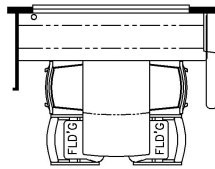

K128 - COMBINATION DESK
W/BUFFET DINETTE