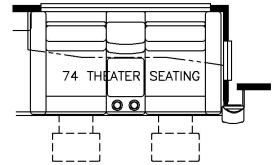

2023 Dutch Star Diesel Pusher 3709

K127 - COMBINATION DESK  
W/FREE STANDING DINETTE

K128 - COMBINATION DESK  
W/BUFFET DINETTE

K550 - EURO BOOTH DINETTE

K425 - CONVERTIBLE DINETTE

K251 - OTTOMANS

K197 - 74 THEATER SEATING ILO SOFA