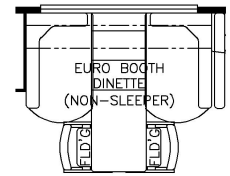

2023 Dutch Star Diesel Pusher 3709

K127 - COMBINATION DESK  
W/FREE STANDING DINETTE

K128 - COMBINATION DESK  
W/BUFFET DINETTE

K550 - EURO BOOTH DINETTE

K425 - CONVERTIBLE DINETTE

K251 - OTTOMANS

K197 - 74 THEATER SEATING ILO SOFA