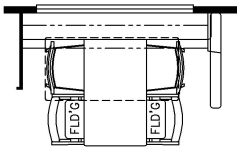

2023 Dutch Star Diesel Pusher 3709

K127 - COMBINATION DESK  
W/FREE STANDING DINETTE

K128 - COMBINATION DESK  
W/BUFFET DINETTE

K550 - EURO BOOTH DINETTE

K425 - CONVERTIBLE DINETTE

K251 - OTTOMANS

K197 - 74 THEATER SEATING ILO SOFA