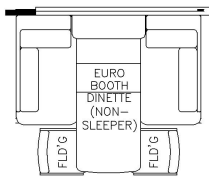

2023 Essex Diesel Pusher 4595

K334 - RECLINERS & LAMP STAND W/ 74 HIDE A BED

K440 - OHC ABOVE SOFA & DINETTE

K325 - OTTOMAN

K349 - 87 THEATRE SEATING W/ 74 HIDE A BED

K460 - EURO BOOTH DINETTE

K910 - COMBINATION DESK W/ BUFFET DINETTE

K456 - CONVERTIBLE DINETTE

T375 - 60WX15H KITCHEN WINDOW