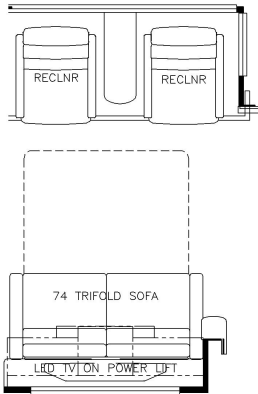

2023 Essex Diesel Pusher 4595

K334 - RECLINERS & LAMP STAND W/ 74 HIDE A BED

K440 - OHC ABOVE SOFA & DINETTE

K325 - OTTOMAN

K349 - 87 THEATRE SEATING W/ 74 HIDE A BED

K460 - EURO BOOTH DINETTE

K910 - COMBINATION DESK W/ BUFFET DINETTE

K456 - CONVERTIBLE DINETTE

T375 - 60WX15H KITCHEN WINDOW