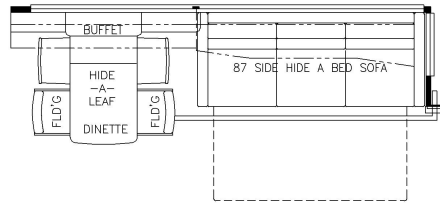

2023 Essex Diesel Pusher 4595

K334 - RECLINERS & LAMP STAND W/ 74 HIDE A BED

K440 - OHC ABOVE SOFA & DINETTE

K325 - OTTOMAN

K349 - 87 THEATRE SEATING W/ 74 HIDE A BED

K460 - EURO BOOTH DINETTE

K910 - COMBINATION DESK W/ BUFFET DINETTE

K456 - CONVERTIBLE DINETTE

T375 - 60WX15H KITCHEN WINDOW