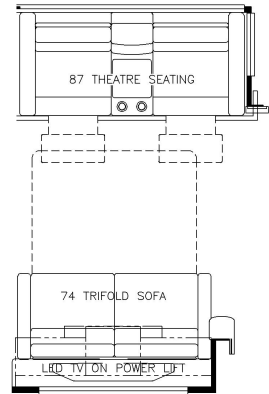

2023 Essex Diesel Pusher 4595

K334 - RECLINERS & LAMP STAND W/ 74 HIDE A BED

K440 - OHC ABOVE SOFA & DINETTE

K325 - OTTOMAN

K349 - 87 THEATRE SEATING W/ 74 HIDE A BED

K460 - EURO BOOTH DINETTE

K910 - COMBINATION DESK W/ BUFFET DINETTE

K456 - CONVERTIBLE DINETTE

T375 - 60WX15H KITCHEN WINDOW