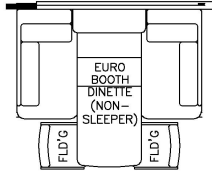

2023 Essex Diesel Pusher 4578

K460 – EURO BOOTH DINETTE

K910 – COMBINATION DESK W/ BUFFET TABLE

K456 – CONVERTIBLE DINETTE

K442 – 71 ODS DINETTE OHC

K325 – OTTOMAN

T375 – 60WX15H KITCHEN WINDOW