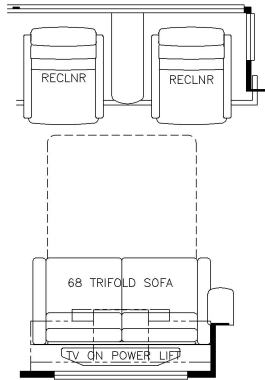

2023 Essex Diesel Pusher 4569

K333 - RECLINERS & LAMP STAND W/ 68 TRIFOLD

K348 - 87 THEATRE SEATING W/ 68 TRIFOLD

K440 - OVERHEAD CABINETS ABOVE SOFA & DINETTE AREA

K325 - TWO OTTOMANS

K303 - U-DINETTE

K456 - CONVERTABLE DINETTE

K460 - EURO BOOTH DINETTE

T375 - 60Wx15H KITCHEN WINDOW