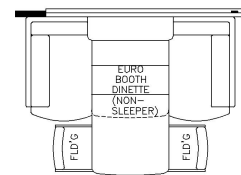

2023 Essex Diesel Pusher 4569

K333 - RECLINERS & LAMP STAND W/ 68 TRIFOLD

K348 - 87 THEATRE SEATING W/ 68 TRIFOLD

K440 - OVERHEAD CABINETS ABOVE SOFA & DINETTE AREA

K325 - TWO OTTOMANS

K303 - U-DINETTE

K456 - CONVERTABLE DINETTE

K460 - EURO BOOTH DINETTE

T375 - 60Wx15H KITCHEN WINDOW