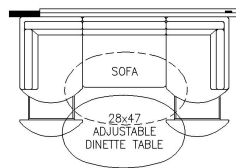

2023 Essex Diesel Pusher 4569

K333 - RECLINERS & LAMP STAND W/ 68 TRIFOLD

K348 - 87 THEATRE SEATING W/ 68 TRIFOLD

K440 - OVERHEAD CABINETS ABOVE SOFA & DINETTE AREA

K325 - TWO OTTOMANS

K303 - U-DINETTE

K456 - CONVERTABLE DINETTE

K460 - EURO BOOTH DINETTE

T375 - 60Wx15H KITCHEN WINDOW