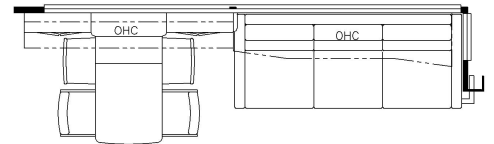

2023 Essex Diesel Pusher 4569

K333 - RECLINERS & LAMP STAND W/ 68 TRIFOLD

K348 - 87 THEATRE SEATING W/ 68 TRIFOLD

K440 - OVERHEAD CABINETS ABOVE SOFA & DINETTE AREA

K325 - TWO OTTOMANS

K303 - U-DINETTE

K456 - CONVERTABLE DINETTE

K460 - EURO BOOTH DINETTE

T375 - 60Wx15H KITCHEN WINDOW