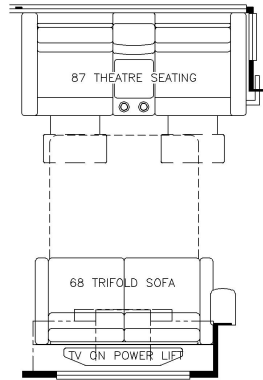

2023 Essex Diesel Pusher 4569

K333 - RECLINERS & LAMP STAND W/ 68 TRIFOLD

K348 - 87 THEATRE SEATING W/ 68 TRIFOLD

K440 - OVERHEAD CABINETS ABOVE SOFA & DINETTE AREA

K325 - TWO OTTOMANS

K303 - U-DINETTE

K456 - CONVERTABLE DINETTE

K460 - EURO BOOTH DINETTE

T375 - 60Wx15H KITCHEN WINDOW