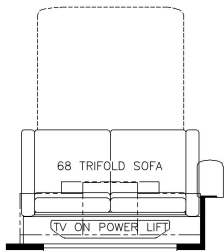

2023 Essex Diesel Pusher 4551

K333 - RECLINERS & LAMP STAND W/ 68 TRIFOLD

K348 - 87 THEATRE SEATING W/ 68 TRIFOLD

K440 - OVERHEAD CABINETS ABOVE SOFA & DINETTE AREA

K303 - U-DINETTE

K325 - OTTOMAN

K456 - CONVERTIBLE DINETTE

K460 - EURO BOOTH DINETTE

K310 - POWERED EXTENDA-FLEX DINETTE

K910 - COMBINATION DESK W/ BUFFET DINETTE

T375 - 60x15H KITCHEN WINDOW