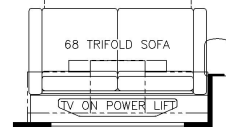

2023 Essex Diesel Pusher 4551

K333 - RECLINERS & LAMP STAND W/ 68 TRIFOLD

K348 - 87 THEATRE SEATING W/ 68 TRIFOLD

K440 - OVERHEAD CABINETS ABOVE SOFA & DINETTE AREA

K303 - U-DINETTE

K325 - OTTOMAN

K456 - CONVERTIBLE DINETTE

K460 - EURO BOOTH DINETTE

K310 - POWERED EXTENDA-FLEX DINETTE

K910 - COMBINATION DESK W/ BUFFET DINETTE

T375 - 60x15H KITCHEN WINDOW