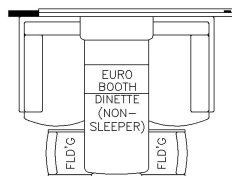

2023 Essex Diesel Pusher 4551

K333 - RECLINERS & LAMP STAND W/ 68 TRIFOLD

K348 - 87 THEATRE SEATING W/ 68 TRIFOLD

K440 - OVERHEAD CABINETS ABOVE SOFA & DINETTE AREA

K303 - U-DINETTE

K325 - OTTOMAN

K456 - CONVERTIBLE DINETTE

K460 - EURO BOOTH DINETTE

K310 - POWERED EXTENDA-FLEX DINETTE

K910 - COMBINATION DESK W/ BUFFET DINETTE

T375 - 60x15H KITCHEN WINDOW