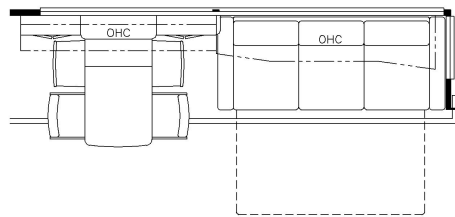

2023 Essex Diesel Pusher 4551

K333 - RECLINERS & LAMP STAND W/ 68 TRIFOLD

K348 - 87 THEATRE SEATING W/ 68 TRIFOLD

K440 - OVERHEAD CABINETS ABOVE SOFA & DINETTE AREA

K303 - U-DINETTE

K325 - OTTOMAN

K456 - CONVERTIBLE DINETTE

K460 - EURO BOOTH DINETTE

K310 - POWERED EXTENDA-FLEX DINETTE

K910 - COMBINATION DESK W/ BUFFET DINETTE

T375 - 60x15H KITCHEN WINDOW