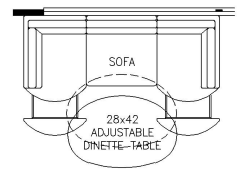

2023 Essex Diesel Pusher 4551

K333 - RECLINERS & LAMP STAND W/ 68 TRIFOLD

K348 - 87 THEATRE SEATING W/ 68 TRIFOLD

K440 - OVERHEAD CABINETS ABOVE SOFA & DINETTE AREA

K303 - U-DINETTE

K325 - OTTOMAN

K456 - CONVERTIBLE DINETTE

K460 - EURO BOOTH DINETTE

K310 - POWERED EXTENDA-FLEX DINETTE

K910 - COMBINATION DESK W/ BUFFET DINETTE

T375 - 60x15H KITCHEN WINDOW