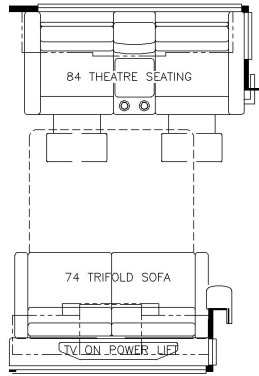

2023 Essex Diesel Pusher 4521

K337 - RECLINERS & LAMP STAND W/ 74 TRIFOLD SOFA

K335 - 84 THEATRE SEATING W/ 74 TRIFOLD SOFA

K325 - OTTOMAN

K442 - DS DINETTE OHC

T375 - 60WX15H KITCHEN WINDOW