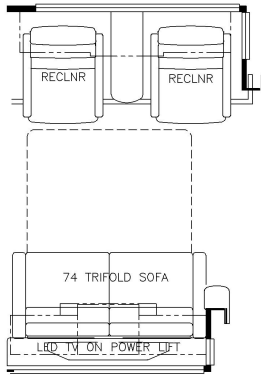

2023 Essex Diesel Pusher 4521

K337 - RECLINERS & LAMP STAND W/ 74 TRIFOLD SOFA

K335 - 84 THEATRE SEATING W/ 74 TRIFOLD SOFA

K325 - OTTOMAN

K442 - DS DINETTE OHC

T375 - 60WX15H KITCHEN WINDOW