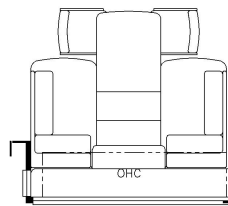

2023 Essex Diesel Pusher 4521

K337 - RECLINERS & LAMP STAND W/ 74 TRIFOLD SOFA

K335 - 84 THEATRE SEATING W/ 74 TRIFOLD SOFA

K325 - OTTOMAN

K442 - DS DINETTE OHC

T375 - 60WX15H KITCHEN WINDOW