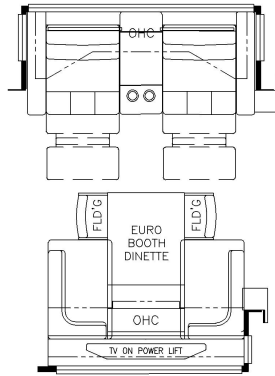

2023 New Aire Diesel Pusher 3543

K134 - RECLINERS W/ LAMPSTAND

K258 - 87 THEATRE SEATING & EURO BOOTH DINETTE

K292 - TWO OTTOMANS