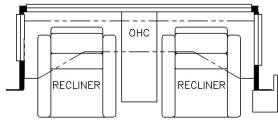

2023 New Aire Diesel Pusher 3543

K134 - RECLINERS W/ LAMPSTAND

K258 - 87 THEATRE SEATING & EURO BOOTH DINETTE

K292 - TWO OTTOMANS