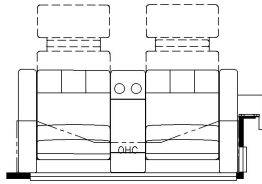

2023 New Aire Diesel Pusher 3545

K163 – 84 THEATRE SEATING

K781 – FREE STANDING DINETTE  
W/ TV-LIFT CABINET

K292 – TWO OTTOMANS

K450 – CONVERTIBLE DINETTE