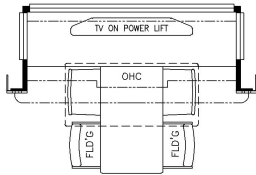

2023 New Aire Diesel Pusher 3545

K163 – 84 THEATRE SEATING

K781 – FREE STANDING DINETTE  
W/ TV-LIFT CABINET

K292 – TWO OTTOMANS

K450 – CONVERTIBLE DINETTE