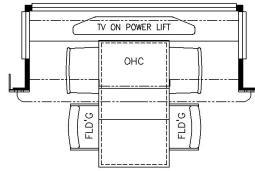

2023 New Aire Diesel Pusher 3545

K163 – 84 THEATRE SEATING

K781 – FREE STANDING DINETTE  
W/ TV-LIFT CABINET

K292 – TWO OTTOMANS

K450 – CONVERTIBLE DINETTE