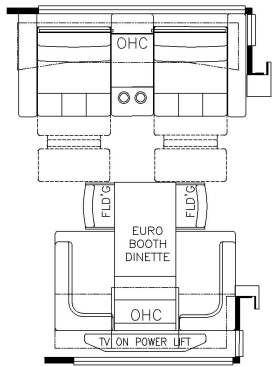

2023 New Aire Diesel Pusher 3549

K292 - TWO OTTOMANS

K258 - ODS 87 THEATRE SEATING  
& DS EURO BOOTH DINETTE 38"