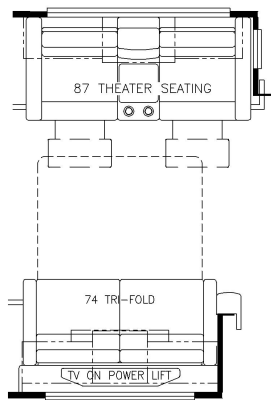

2023 London Aire Diesel Pusher 4521

K306 - 87 THEATRE SEATING W/74 SIDE HIDE-A-BED

K301 - RECLINERS & LAMP STAND W/74 HIDE-A-BED

T375 - 60W X 17H  
KITCHEN WINDOW

K298 - TWO OTTOMANS