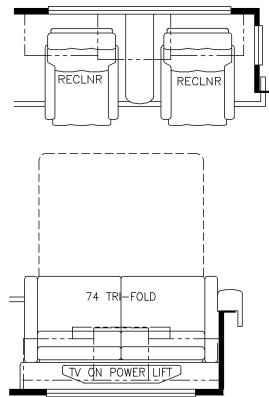

2023 London Aire Diesel Pusher 4521

K306 - 87 THEATRE SEATING W/74 SIDE HIDE-A-BED

K301 - RECLINERS & LAMP STAND W/74 HIDE-A-BED

T375 - 60W X 17H  
KITCHEN WINDOW

K298 - TWO OTTOMANS