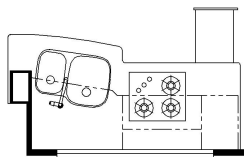

2023 London Aire Diesel Pusher 4535

K674 - EURO BOOTH DINETTE

K910 - COMBINATION DESK W/  
BUFFET TABLE

K298 - TWO OTTOMANS

K454 - CONVERTIBLE DINETTE

T375 - 60W x 17H  
KITCHEN WINDOW