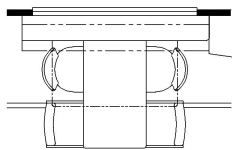

2023 London Aire Diesel Pusher 4535

K674 - EURO BOOTH DINETTE

K910 - COMBINATION DESK W/  
BUFFET TABLE

K298 - TWO OTTOMANS

K454 - CONVERTIBLE DINETTE

T375 - 60W x 17H  
KITCHEN WINDOW