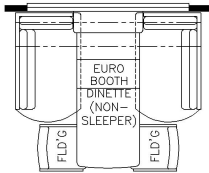

2023 London Aire Diesel Pusher 4535

K674 - EURO BOOTH DINETTE

K910 - COMBINATION DESK W/  
BUFFET TABLE

K298 - TWO OTTOMANS

K454 - CONVERTIBLE DINETTE

T375 - 60W x 17H  
KITCHEN WINDOW