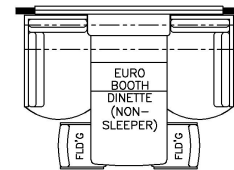

2023 London Aire Diesel Pusher 4569

K302 - RECLINERS & LAMP STAND W/ 68 TRIFOLD

K307 - 87 THEATRE SEATING W/ 68 TRIFOLD

K298 - TWO OTTOMANS

K674 - EURO BOOTH DINETTE

K454 - CONVERTIBLE DINETTE

T375 - 60W x 15H KITCHEN WINDOW