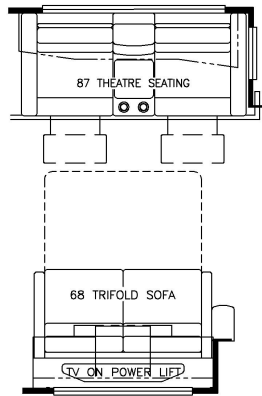

2023 London Aire Diesel Pusher 4569

K302 - RECLINERS & LAMP STAND W/ 68 TRIFOLD

K307 - 87 THEATRE SEATING W/ 68 TRIFOLD

K298 - TWO OTTOMANS

K674 - EURO BOOTH DINETTE

K454 - CONVERTIBLE DINETTE

T375 - 60W x 15H KITCHEN WINDOW