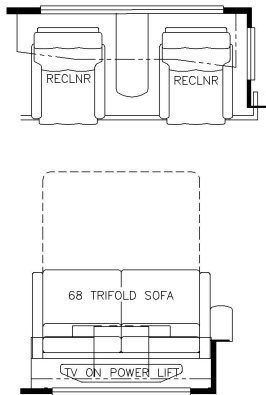

2023 London Aire Diesel Pusher 4579

K302 - RECLINERS & LAMP STAND W/ 68 TRIFOLD

K307 - 87 THEATRE SEATING W/ 68 TRIFOLD

K476 - HIDE-A-BED/EURO DINETTE

K298 - TWO OTTOMANS

K685 - POWERED EXTENDA-FLEX DINETTE

K910 - COMBINATION DESK W/ BUFFET TABLE

K674 - EURO BOOTH DINETTE (NON-SLEEPER)

T375 - 60W x 17H KITCHEN WINDOW

K454 - CONVERTIBLE DINETTE