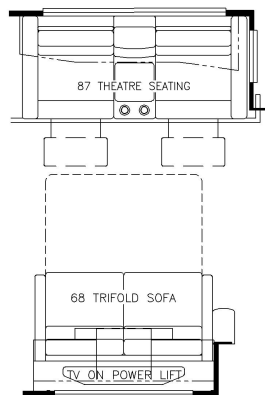

2023 London Aire Diesel Pusher 4579

K302 - RECLINERS & LAMP STAND W/ 68 TRIFOLD

K307 - 87 THEATRE SEATING W/ 68 TRIFOLD

K476 - HIDE-A-BED/EURO DINETTE

K298 - TWO OTTOMANS

K685 - POWERED EXTENDA-FLEX DINETTE

K910 - COMBINATION DESK W/ BUFFET TABLE

K674 - EURO BOOTH DINETTE (NON-SLEEPER)

T375 - 60W x 17H KITCHEN WINDOW

K454 - CONVERTIBLE DINETTE