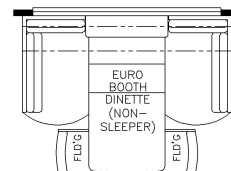

2023 London Aire Diesel Pusher 4579

K302 - RECLINERS & LAMP STAND W/ 68 TRIFOLD

K307 - 87 THEATRE SEATING W/ 68 TRIFOLD

K476 - HIDE-A-BED/EURO DINETTE

K298 - TWO OTTOMANS

K685 - POWERED EXTENDA-FLEX DINETTE

K910 - COMBINATION DESK W/ BUFFET TABLE

K674 - EURO BOOTH DINETTE (NON-SLEEPER)

T375 - 60W x 17H KITCHEN WINDOW

K454 - CONVERTIBLE DINETTE