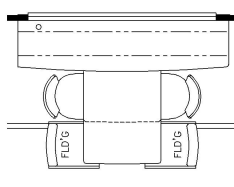

2023 London Aire Diesel Pusher 4579

K302 - RECLINERS & LAMP STAND W/ 68 TRIFOLD

K307 - 87 THEATRE SEATING W/ 68 TRIFOLD

K476 - HIDE-A-BED/EURO DINETTE

K298 - TWO OTTOMANS

K685 - POWERED EXTENDA-FLEX DINETTE

K910 - COMBINATION DESK W/ BUFFET TABLE

K674 - EURO BOOTH DINETTE (NON-SLEEPER)

T375 - 60W x 17H KITCHEN WINDOW

K454 - CONVERTIBLE DINETTE