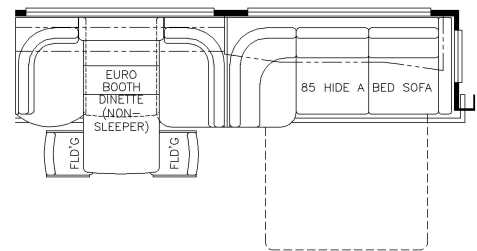

2023 London Aire Diesel Pusher 4579

K302 - RECLINERS & LAMP STAND W/ 68 TRIFOLD

K307 - 87 THEATRE SEATING W/ 68 TRIFOLD

K476 - HIDE-A-BED/EURO DINETTE

K298 - TWO OTTOMANS

K685 - POWERED EXTENDA-FLEX DINETTE

K910 - COMBINATION DESK W/ BUFFET TABLE

K674 - EURO BOOTH DINETTE (NON-SLEEPER)

T375 - 60W x 17H KITCHEN WINDOW

K454 - CONVERTIBLE DINETTE