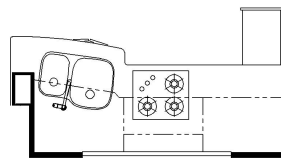

2023 London Aire Diesel Pusher 4586

K304 - RECLINERS & LAMP STAND
W/ 74 TRIFOLD

K411 - 84 THEATRE SEATING
W/74 TRIFOLD SOFA

K910 - COMBINATION DESK W/
BUFFET DINETTE

K298 - TWO OTTOMANS

T375 - 60W X 17H KITCHEN
WINDOW

K674 - EURO BOOTH DINETTE
(NON-SLEEPER)

K454 - CONVERTIBLE DINETTE