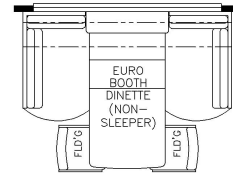

2023 London Aire Diesel Pusher 4586

K304 - RECLINERS & LAMP STAND
W/ 74 TRIFOLD

K411 - 84 THEATRE SEATING
W/74 TRIFOLD SOFA

K910 - COMBINATION DESK W/
BUFFET DINETTE

K298 - TWO OTTOMANS

T375 - 60W X 17H KITCHEN
WINDOW

K674 - EURO BOOTH DINETTE
(NON-SLEEPER)

K454 - CONVERTIBLE DINETTE