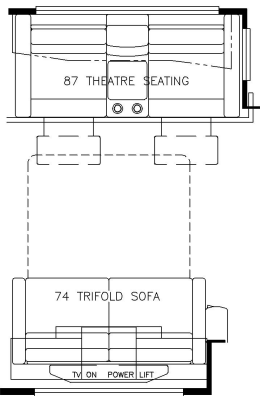

2023 London Aire Diesel Pusher 4586

K304 - RECLINERS & LAMP STAND
W/ 74 TRIFOLD

K411 - 84 THEATRE SEATING
W/74 TRIFOLD SOFA

K910 - COMBINATION DESK W/
BUFFET DINETTE

K298 - TWO OTTOMANS

T375 - 60W X 17H KITCHEN
WINDOW

K674 - EURO BOOTH DINETTE
(NON-SLEEPER)

K454 - CONVERTIBLE DINETTE