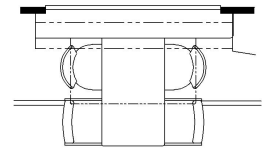

2023 London Aire Diesel Pusher 4586

K304 - RECLINERS & LAMP STAND
W/ 74 TRIFOLD

K411 - 84 THEATRE SEATING
W/74 TRIFOLD SOFA

K910 - COMBINATION DESK W/
BUFFET DINETTE

K298 - TWO OTTOMANS

T375 - 60W X 17H KITCHEN
WINDOW

K674 - EURO BOOTH DINETTE
(NON-SLEEPER)

K454 - CONVERTIBLE DINETTE