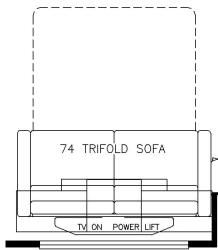

2023 London Aire Diesel Pusher 4586

K304 - RECLINERS & LAMP STAND
W/ 74 TRIFOLD

K411 - 84 THEATRE SEATING
W/74 TRIFOLD SOFA

K910 - COMBINATION DESK W/
BUFFET DINETTE

K298 - TWO OTTOMANS

T375 - 60W X 17H KITCHEN
WINDOW

K674 - EURO BOOTH DINETTE
(NON-SLEEPER)

K454 - CONVERTIBLE DINETTE