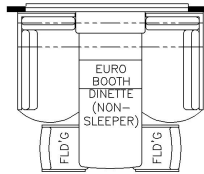

2023 Mountain Aire Diesel Pusher 4118

K264 - RECLINERS & LAMP STAND W/ 62 TRIFOLD

K345 - EURO BOOTH DINETTE

K405 - 84 THEATRE SEATING W/62 TRIFOLD SOFA

K261 - TWO OTTOMANS

K910 - COMBINATION DESK W/ BUFFET DINETTE

K452 - CONVERTIBLE DINETTE

T375 - KITCHEN WINDOW