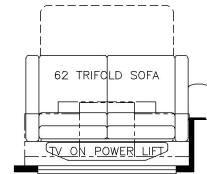

2023 Mountain Aire Diesel Pusher 4118

K264 - RECLINERS & LAMP STAND W/ 62 TRIFOLD

K345 - EURO BOOTH DINETTE

K405 - 84 THEATRE SEATING W/62 TRIFOLD SOFA

K261 - TWO OTTOMANS

K910 - COMBINATION DESK W/ BUFFET DINETTE