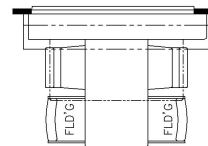

2023 Mountain Aire Diesel Pusher 4118

K264 - RECLINERS & LAMP STAND W/ 62 TRIFOLD

K345 - EURO BOOTH DINETTE

K405 - 84 THEATRE SEATING W/62 TRIFOLD SOFA

K261 - TWO OTTOMANS

K910 - COMBINATION DESK W/ BUFFET DINETTE

K452 - CONVERTIBLE DINETTE

T375 - KITCHEN WINDOW