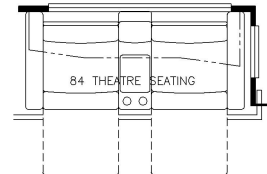

2023 Mountain Aire Diesel Pusher 4118

K264 - RECLINERS & LAMP STAND W/ 62 TRIFOLD

K345 - EURO BOOTH DINETTE

K405 - 84 THEATRE SEATING W/62 TRIFOLD SOFA

K261 - TWO OTTOMANS

K910 - COMBINATION DESK W/ BUFFET DINETTE

K452 - CONVERTIBLE DINETTE

T375 - KITCHEN WINDOW