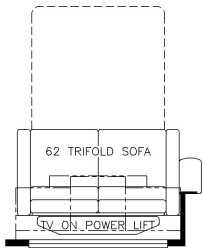

2023 Mountain Aire Diesel Pusher 4118

K264 - RECLINERS & LAMP STAND W/ 62 TRIFOLD

K345 - EURO BOOTH DINETTE

K405 - 84 THEATRE SEATING W/62 TRIFOLD SOFA

K261 - TWO OTTOMANS

K910 - COMBINATION DESK W/ BUFFET DINETTE

K452 - CONVERTIBLE DINETTE

T375 - KITCHEN WINDOW