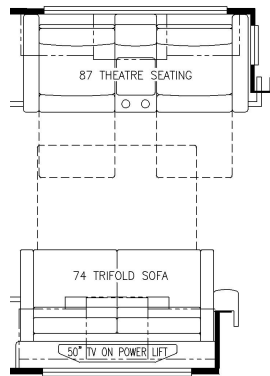

2023 Mountain Aire Diesel Pusher 4521

K268 - 87 THEATRE SEATING
W/74 TRIFOLD SOFA

K263 - RECLINERS & LAMP
STAND W/74 TRIFOLD SOFA

T375 - 60W X 17H
KITCHEN WINDOW

K261 - TWO OTTOMANS