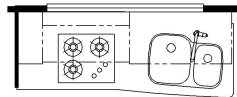

2023 Mountain Aire Diesel Pusher 4521

K268 - 87 THEATRE SEATING
W/74 TRIFOLD SOFA

K263 - RECLINERS & LAMP
STAND W/74 TRIFOLD SOFA

T375 - 60W X 17H
KITCHEN WINDOW

K261 - TWO OTTOMANS