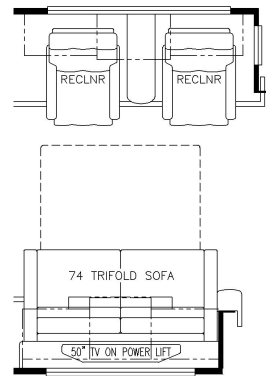

2023 Mountain Aire Diesel Pusher 4521

K268 - 87 THEATRE SEATING
W/74 TRIFOLD SOFA

K263 - RECLINERS & LAMP
STAND W/74 TRIFOLD SOFA

T375 - 60W X 17H
KITCHEN WINDOW

K261 - TWO OTTOMANS