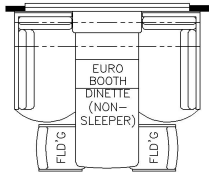

2023 Mountain Aire Diesel Pusher 4535

K345 - 71 EURO BOOTH DINETTE

K910 - 71 COMBINATION DESK W/ BUFFET TABLE

K452 - 71 CONVERTIBLE DINETTE

K261 - TWO OTTOMANS

T375 - 60W x 17H KITCHEN WINDOW