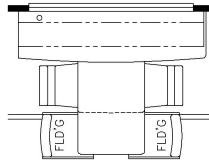

2023 Mountain Aire Diesel Pusher 4535

K345 - 71 EURO BOOTH DINETTE

K910 - 71 COMBINATION DESK W/ BUFFET TABLE

K452 - 71 CONVERTIBLE DINETTE

K261 - TWO OTTOMANS

T375 - 60W x 17H KITCHEN WINDOW