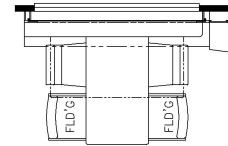

2023 Mountain Aire Diesel Pusher 4535

K345 - 71 EURO BOOTH DINETTE

K910 - 71 COMBINATION DESK W/ BUFFET TABLE

K452 - 71 CONVERTIBLE DINETTE

K261 - TWO OTTOMANS

T375 - 60W x 17H KITCHEN WINDOW