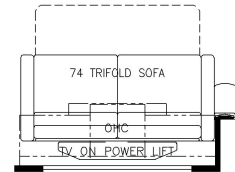

2023 Mountain Aire Diesel Pusher 4586

K267 - RECLINERS & LAMP STAND W/ 74 TRIFOLD

K910 - COMBINATION DESK W/ BUFFET TABLE

K410 - 87 THEATRE SEATING W/ 74 TRIFOLD SOFA

K261 - TWO OTTOMANS

K345 - EURO BOOTH DINETTE