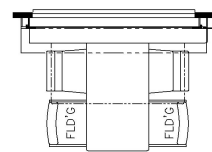

2023 Mountain Aire Diesel Pusher 4586

K267 - RECLINERS & LAMP STAND W/ 74 TRIFOLD

K910 - COMBINATION DESK W/ BUFFET TABLE

K410 - 87 THEATRE SEATING W/ 74 TRIFOLD SOFA

K261 - TWO OTTOMANS

K345 - EURO BOOTH DINETTE

T375 - 60WX17H KITCHEN WINDOW

K452 - 71" CONVERTIBLE DINETTE