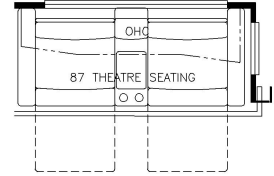

2023 Mountain Aire Diesel Pusher 4586

K267 - RECLINERS & LAMP STAND W/ 74 TRIFOLD

K910 - COMBINATION DESK W/ BUFFET TABLE

K410 - 87 THEATRE SEATING W/ 74 TRIFOLD SOFA

K261 - TWO OTTOMANS

K345 - EURO BOOTH DINETTE

T375 - 60WX17H KITCHEN WINDOW

K452 - 71" CONVERTIBLE DINETTE