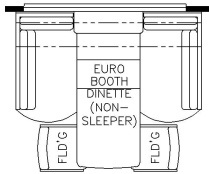

2023 Mountain Aire Diesel Pusher 4586

K267 - RECLINERS & LAMP STAND W/ 74 TRIFOLD

K910 - COMBINATION DESK W/ BUFFET TABLE

K410 - 87 THEATRE SEATING W/ 74 TRIFOLD SOFA

K261 - TWO OTTOMANS

K345 - EURO BOOTH DINETTE

T375 - 60WX17H KITCHEN WINDOW

K452 - 71" CONVERTIBLE DINETTE