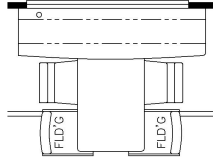

2023 Mountain Aire Diesel Pusher 4586

K267 - RECLINERS & LAMP STAND W/ 74 TRIFOLD

K910 - COMBINATION DESK W/ BUFFET TABLE

K410 - 87 THEATRE SEATING W/ 74 TRIFOLD SOFA

K261 - TWO OTTOMANS

K345 - EURO BOOTH DINETTE

T375 - 60WX17H KITCHEN WINDOW

K452 - 71" CONVERTIBLE DINETTE