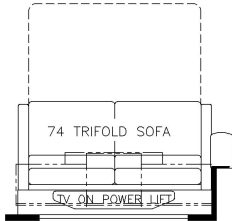

2023 Mountain Aire Diesel Pusher 4586

K267 - RECLINERS & LAMP STAND W/ 74 TRIFOLD

K910 - COMBINATION DESK W/ BUFFET TABLE

K410 - 87 THEATRE SEATING W/ 74 TRIFOLD SOFA

K261 - TWO OTTOMANS

K345 - EURO BOOTH DINETTE

T375 - 60WX17H KITCHEN WINDOW

K452 - 71" CONVERTIBLE DINETTE