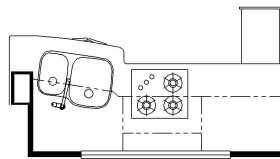

2023 Mountain Aire Diesel Pusher 4586

K267 - RECLINERS & LAMP STAND W/ 74 TRIFOLD

K910 - COMBINATION DESK W/ BUFFET TABLE

K410 - 87 THEATRE SEATING W/ 74 TRIFOLD SOFA

K261 - TWO OTTOMANS

K345 - EURO BOOTH DINETTE

T375 - 60WX17H KITCHEN WINDOW

K452 - 71" CONVERTIBLE DINETTE