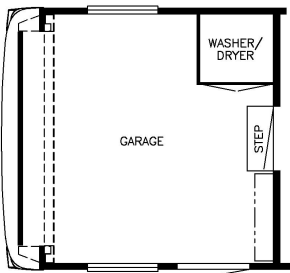

2023 Canyon Star Front Diesel Motorhome 3737

K082 - ELECTRIC BED OPTION W/SEATS & TABLE

K080 - ELECTRIC BED OPTION

J106 - NORCOLD 12 CF 4 DOOR REFER (REMOVES PANTRY)

T025 - SCREEN DOOR

K221 - OTTOMANS

K775 - 74 NON-SLEEPER INCLINER SOFA

J160 - WASHER/DRYER W/CABINET