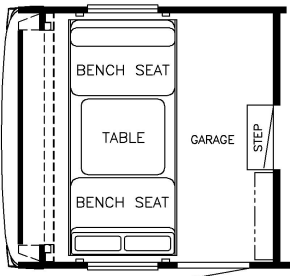

2023 Canyon Star Front Diesel Motorhome 3737

K082 - ELECTRIC BED OPTION W/SEATS & TABLE

K080 - ELECTRIC BED OPTION

J106 - NORCOLD 12 CF 4 DOOR REFER (REMOVES PANTRY)

T025 - SCREEN DOOR

K221 - OTTOMANS

K775 - 74 NON-SLEEPER INCLINER SOFA

J160 - WASHER/DRYER W/CABINET