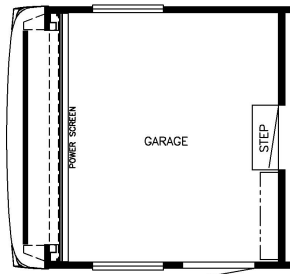

2023 Canyon Star Front Diesel Motorhome 3737

K082 - ELECTRIC BED OPTION W/SEATS & TABLE

K080 - ELECTRIC BED OPTION

J106 - NORCOLD 12 CF 4 DOOR REFER (REMOVES PANTRY)

T025 - SCREEN DOOR

K221 - OTTOMANS

K775 - 74 NON-SLEEPER INCLINER SOFA