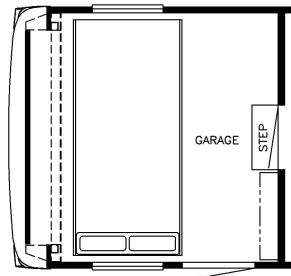

2023 Canyon Star Front Diesel Motorhome 3737

K082 - ELECTRIC BED OPTION W/SEATS & TABLE

K080 - ELECTRIC BED OPTION

J106 - NORCOLD 12 CF 4 DOOR REFER (REMOVES PANTRY)

T025 - SCREEN DOOR

K221 - OTTOMANS

K775 - 74 NON-SLEEPER INCLINER SOFA