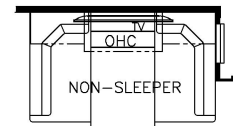

2023 Canyon Star Front Diesel Motorhome 3947

K065 - ELECTRIC BED OPTION W/SEATS & TABLE

K063 - ELECTRIC BED OPTION

K775 - 74 NON-SLEEPER INCLINER SOFA

T025 - POWERED SCREEN DOOR

K221 - OTTOMANS

K279 - EURO BOOTH DINETTE