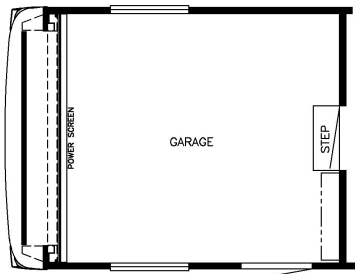

2023 Canyon Star Front Diesel Motorhome 3947

K065 - ELECTRIC BED OPTION W/SEATS & TABLE

K063 - ELECTRIC BED OPTION

K775 - 74 NON-SLEEPER INCLINER SOFA

T025 - POWERED SCREEN DOOR

K221 - OTTOMANS

K279 - EURO BOOTH DINETTE