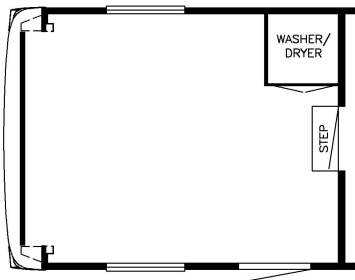

2023 Canyon Star Front Diesel Motorhome 3947

K065 - ELECTRIC BED OPTION W/SEATS & TABLE

K063 - ELECTRIC BED OPTION

K775 - 74 NON-SLEEPER INCLINER SOFA

T025 - POWERED SCREEN DOOR

K221 - OTTOMANS

K279 - EURO BOOTH DINETTE