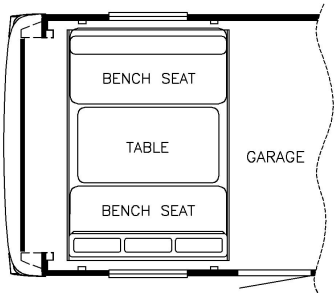

2023 Canyon Star Front Diesel Motorhome 3947

K065 - ELECTRIC BED OPTION W/SEATS & TABLE

K063 - ELECTRIC BED OPTION

K775 - 74 NON-SLEEPER INCLINER SOFA

T025 - POWERED SCREEN DOOR

K221 - OTTOMANS

K279 - EURO BOOTH DINETTE