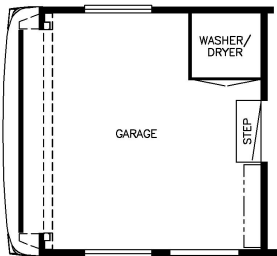

2023 Canyon Star Front Diesel Motorhome 3957

K082 - ELECTRIC BED OPTION W/SEATS & TABLE

K080 - ELECTRIC BED OPTION

J106 - NORCOLD 12 CF 4 DOOR REFER (REMOVES PANTRY)

T025 - SCREEN DOOR

K221 - OTTOMANS

K775 - 74 NON-SLEEPER INCLINER SOFA

J160 - WASHER/ DRYER W/ CABINET

K279 - EURO BOOTH DINETTE