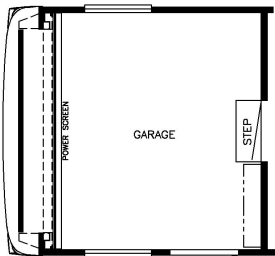

2023 Canyon Star Front Diesel Motorhome 3957

K082 - ELECTRIC BED OPTION W/SEATS & TABLE

K080 - ELECTRIC BED OPTION

J106 - NORCOLD 12 CF 4 DOOR REFER (REMOVES PANTRY)

T025 - SCREEN DOOR

K221 - OTTOMANS

K775 - 74 NON-SLEEPER INCLINER SOFA

J160 - WASHER/ DRYER W/ CABINET

K279 - EURO BOOTH DINETTE