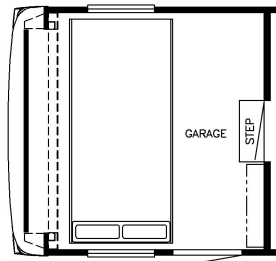

2023 Canyon Star Front Diesel Motorhome 3957

K082 - ELECTRIC BED OPTION W/SEATS & TABLE

K080 - ELECTRIC BED OPTION

J106 - NORCOLD 12 CF 4 DOOR REFER (REMOVES PANTRY)

T025 - SCREEN DOOR

K221 - OTTOMANS

K775 - 74 NON-SLEEPER INCLINER SOFA

J160 - WASHER/ DRYER W/ CABINET

K279 - EURO BOOTH DINETTE