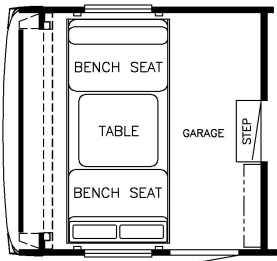

2023 Canyon Star Front Diesel Motorhome 3957

K082 - ELECTRIC BED OPTION W/SEATS & TABLE

K080 - ELECTRIC BED OPTION

J106 - NORCOLD 12 CF 4 DOOR REFER (REMOVES PANTRY)

T025 - SCREEN DOOR

K221 - OTTOMANS

K775 - 74 NON-SLEEPER INCLINER SOFA

J160 - WASHER/ DRYER W/ CABINET

K279 - EURO BOOTH DINETTE