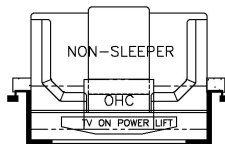

K279 - EURO BOOTH DINETTE