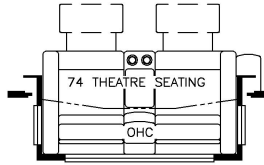

2022 Supreme Aire Super C 4051

K010 - POWER INCLINE RETRACTING BED

K177 - THEATRE SEATING

T375 - 60Wx15H KITCHEN WINDOW

K228 - OTTOMANS