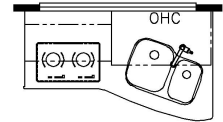

2022 Supreme Aire Super C 4051

K010 - POWER INCLINE RETRACTING BED

K177 - THEATRE SEATING

T375 - 60Wx15H KITCHEN WINDOW

K228 - OTTOMANS