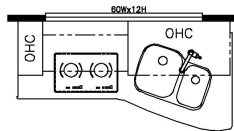

2022 Supreme Aire Super C 4061

K010 - DS POWER INCLINE RETRACTING BED

T375 - 60Wx12H KITCHEN WINDOW

K161 - 2 ODS RECLINERS AND LAMPSTAND

K227 - EURO BOOTH DINETTE

K228 - OTTOMANS