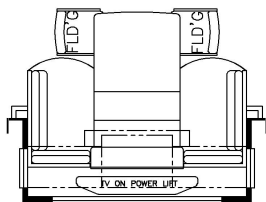

2022 Supreme Aire Super C 4061

K010 - DS POWER INCLINE RETRACTING BED

T375 - 60Wx12H KITCHEN WINDOW

K161 - 2 ODS RECLINERS AND LAMPSTAND

K227 - EURO BOOTH DINETTE

K228 - OTTOMANS