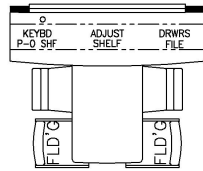

2022 Supreme Aire Super C 4575

K010 - POWER INCLINE RETRACTING BED

K910 - COMBINATION  
DESK/DINETTE W/BUFFET TABLE

K229 - THEATRE SEATING  
& TRIFOLD SOFA

K227 - EURO BOOTH DINETTE

T375 - 60Wx17H KITCHEN WINDOW