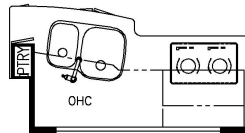

2022 Supreme Aire Super C 4575

K010 - POWER INCLINE RETRACTING BED

K910 - COMBINATION  
DESK/DINETTE W/BUFFET TABLE

K229 - THEATRE SEATING  
& TRIFOLD SOFA

K227 - EURO BOOTH DINETTE

T375 - 60Wx17H KITCHEN WINDOW