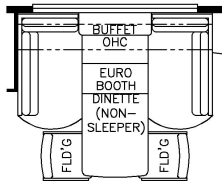

2022 Supreme Aire Super C 4575

K010 - POWER INCLINE RETRACTING BED

K910 - COMBINATION  
DESK/DINETTE W/BUFFET TABLE

K229 - THEATRE SEATING  
& TRIFOLD SOFA

K227 - EURO BOOTH DINETTE

T375 - 60Wx17H KITCHEN WINDOW