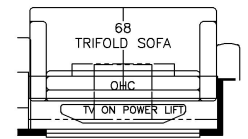

2022 Supreme Aire Super C 4575

K010 - POWER INCLINE RETRACTING BED

K910 - COMBINATION  
DESK/DINETTE W/BUFFET TABLE

K229 - THEATRE SEATING  
& TRIFOLD SOFA

K227 - EURO BOOTH DINETTE

T375 - 60Wx17H KITCHEN WINDOW