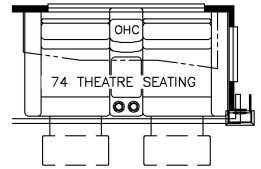

2022 Supreme Aire Super C 4575

K010 - POWER INCLINE RETRACTING BED

K910 - COMBINATION  
DESK/DINETTE W/BUFFET TABLE

K229 - THEATRE SEATING  
& TRIFOLD SOFA

K227 - EURO BOOTH DINETTE

T375 - 60Wx17H KITCHEN WINDOW