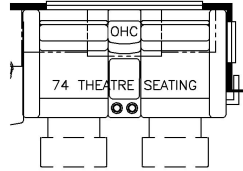

2022 Supreme Aire Super C 4590

T375 - 60W x 15H KITCHEN WINDOW

K403 - 74 THEATRE SEATING

K228 - OTTOMANS

T030 - BUNK WINDOWS  
(TOP & BOTTOM)

K227 - EURO BOOTH DINETTE

K010 - POWER INCLINE RETRACTING BED  
(REMOVES WINDOWS)