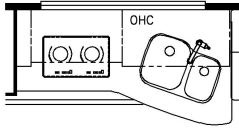

2022 Supreme Aire Super C 4590

T375 - 60W x 15H KITCHEN WINDOW

K403 - 74 THEATRE SEATING

K228 - OTTOMANS

T030 - BUNK WINDOWS  
(TOP & BOTTOM)

K227 - EURO BOOTH DINETTE

K010 - POWER INCLINE RETRACTING BED  
(REMOVES WINDOWS)