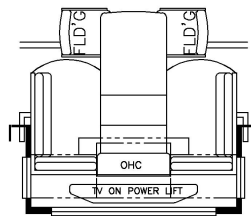

2022 Supreme Aire Super C 4590

T375 - 60W x 15H KITCHEN WINDOW

K403 - 74 THEATRE SEATING

K228 - OTTOMANS

T030 - BUNK WINDOWS  
(TOP & BOTTOM)

K227 - EURO BOOTH DINETTE

K010 - POWER INCLINE RETRACTING BED  
(REMOVES WINDOWS)