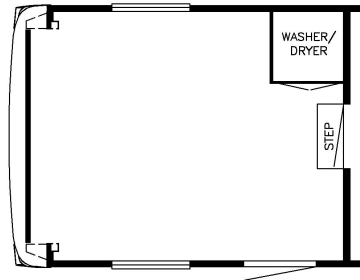

2022 Canyon Star Front Diesel Motorhome 3927

K065 - ELECTRIC BED OPTION W/SEATS & TABLE

K221 - OTTOMANS

J160 - WASHER/DRYER W/CABINET IN GARAGE

K620 - POWER INCLINE RETRACTING BED