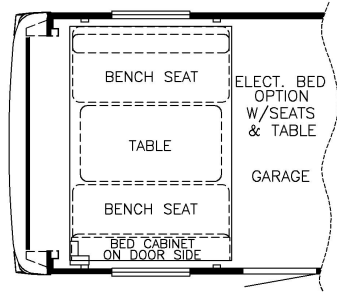

2022 Canyon Star Front Diesel Motorhome 3927

K065 - ELECTRIC BED OPTION W/SEATS & TABLE

K221 - OTTOMANS

J160 - WASHER/DRYER W/CABINET IN GARAGE

K620 - POWER INCLINE RETRACTING BED