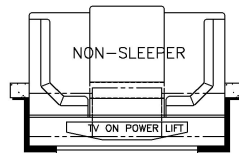

2022 Canyon Star Front Diesel Motorhome 3929

T510 - EGRESS DOOR

T360 - 36W x 17H
KITCHEN WINDOW

K221 - OTTOMANS

K620 - POWER INCLINE
RETRACTING BED

K279 - EURO BOOTH DINETTE

K218 - 84 THEATRE SEATING