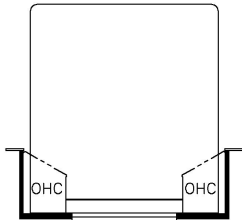

2022 Canyon Star Front Diesel Motorhome 3929

T510 - EGRESS DOOR

T360 - 36W x 17H
KITCHEN WINDOW

K221 - OTTOMANS

K620 - POWER INCLINE
RETRACTING BED

K279 - EURO BOOTH DINETTE

K218 - 84 THEATRE SEATING